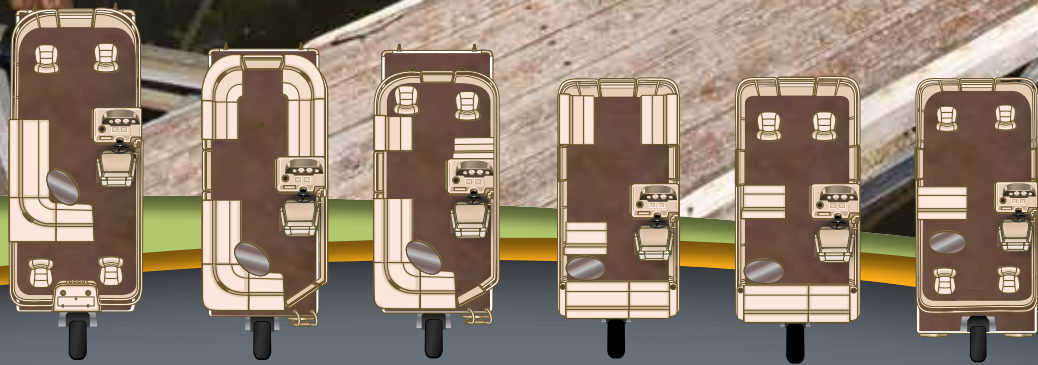

SERIES

OASIS

Where affordable meets fun

If you aim to spend time on the water without breaking the bank, the Oasis Series is your first choice for value-packed models. Comfortable lounge seats and room to stretch out make Oasis pontoons perfect for watersports, exploring or soaking up the sun.

818 CRUISE

822 4.0

820 CRUISE

820 CNF

818 CRUISE

818 FISH

818 4.0