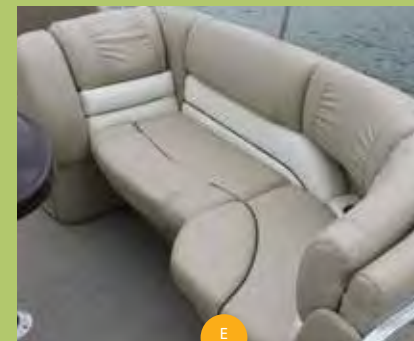

Touring Package is available on all Classic Cruise, Classic Fish, and DS Models except for 4pt fishing models.

8522 CNF

SHOWN WITH OPTIONAL
TOURING PACKAGE AND DOUBLE TOP.

8522 LR

SHOWN WITH OPTIONAL
TOURING PACKAGE.