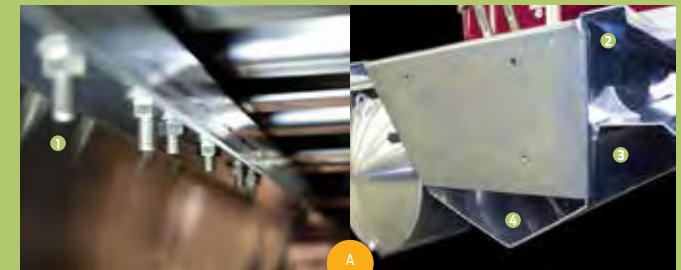

SunChaser offers a limited lifetime warranty on deck, tubes, transom and structure, along with a six-year warranty on everything else. See sunchaserboats.com for more details.

- A. THROUGH-BOLTED TRANSOM** | 1 – A one-piece body with an all-welded transom is built with .190 gauge aluminum and plastic reinforced on the inner transom. A pre-drilled motor mounted and attached with 20 bolts allows for the heaviest, high horsepower engines. 2 – .190 gauge aluminum is turned down for strength and structure. 3 – Spray deflectors with reinforced gussets push the water away. 4 – V provides clean water to propeller for better turning.
- B. CONSTRUCTED FOR ENDURANCE** | 3/4", 7-ply pressure treated plywood through-bolted and screwed to the hat channels to create the strongest seams and transom support in the industry.
- C. TUBES** | Tubes are made with one-piece .080 gauge aluminum with full-length keels and sturdy deck risers. Backed by a Limited Lifetime Warranty.
- D. FENCE & RAILING** | Features foam backing to prevent rattling and fully welded and anodized railing to add strength. Anodized welds are never painted. It's all backed by a 6-year warranty.
- E. 4 POINT DECK TO HULL FUSION** | SunChaser deck brackets have 4 points of fusion for an extended area of contact with the tube. In addition to providing increased strength and support, this reduces frame twist and racking in rough water and guards against tube fatigue.