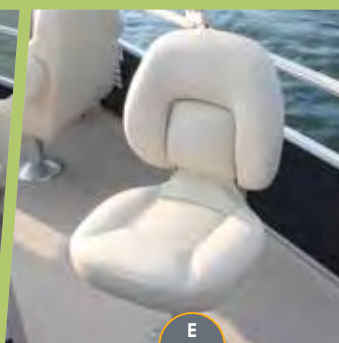

8522 4.0 EXP

SHOWN WITH PREMIUM 4.0 FISH PACKAGE.

PREMIUM 4.0 FISH PACKAGE INCLUDES:

- LOW BACK HELM CHAIRS WITH RETRACTABLE ARM RESTS
- BOW PORT LIVEWELL

COLOR OPTIONS

SILVER METALLIC

BLUE

RED

CHAMPAGNE

WHITE

ONYX

UPGRADE YOUR EXPERIENCE WITH OUR TOURING PACKAGE. SEE PAGES 12-13 FOR DETAILS.

PICTURED FEATURES

- A CONSOLE** | Get comfortable behind the wheel. The standard console features chrome accented tach and fuel gauges along with an AM/FM stereo with auxiliary port.
- B PORT BOW LIVEWELL** | An aerated livewell keeps your catch fresh and comes standard with the optional Premium 4.0 Fish Package.
- C HELM SEAT** | Enjoy the generously sized and comfortably designed helm seat with swivel slide and armrest.
- D REAR FISHING STATION** | With a 30-gallon livewell, two fishing seats, four rod holders and built-in cup holders, it's a fisherman's favorite spot.
- E FISHING SEAT** | Wood-free construction keeps it sturdy, while swivel action gives you maximum movement and flexibility.