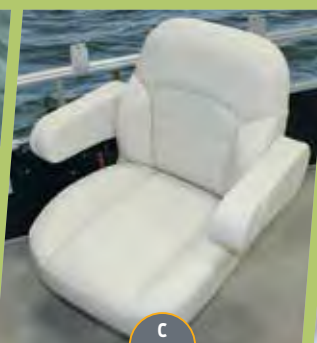

UPGRADE YOUR EXPERIENCE WITH OUR TOURING PACKAGE. SEE PAGES 12-13 FOR DETAILS.

PICTURED FEATURES

1. **A CONSOLE** | Get comfortable behind the wheel. The standard console features chrome accented tach and fuel gauges along with an AM/FM stereo with auxiliary port.
2. **B PORT BOW LIVEWELL** | An aerated livewell keeps your catch fresh and comes standard with the optional Premium 4.0 Fish Package.
3. **C HELM SEAT** | Enjoy the generously sized and comfortably designed helm seat with swivel slide and armrest.
4. **D REAR FISHING STATION** | With a 30-gallon livewell, two fishing seats, four rod holders and built-in cup holders, it's a fisherman's favorite spot.
5. **E FISHING SEAT** | Wood-free construction keeps it sturdy, while swivel action gives you maximum movement and flexibility.

SPECS

	Overall Length	Beam	Tube Diameter	Tube Gauge	Dry Weight Lbs.	Max. Capacity Persons/Lbs.	Max. H.P.	Fuel Cap. Gal.	Max. H.P. w/Third Tube	Bimini Top Size
8524 CNF	25' 10"	102"	25"	.080"	2471	14/1905	175	30	300	8' 6"
8522 CNF EXP	23' 10"	102"	25"	.080"	2100	12/1650	150	30	250	8' 6"
8522 CNF	23' 10"	102"	25"	.080"	2100	12/1650	150	30	250	8' 6"
8522 4.0 EXP	23' 10"	102"	25"	.080"	2100	12/1650	150	30	250	8' 6"
8522 4.0	23' 10"	102"	25"	.080"	2100	12/1650	150	30	250	8' 6"
8520 CNF EXP	20' 10"	102"	25"	.080"	1850	10/1410	125	24	200	8' 6"
8520 CNF	20' 10"	102"	25"	.080"	1850	10/1410	125	24	200	8' 6"
8520 4.0 EXP	20' 10"	102"	25"	.080"	1850	10/1410	125	24	200	8' 6"
8520 4.0	20' 10"	102"	25"	.080"	1850	10/1410	125	24	200	8' 6"