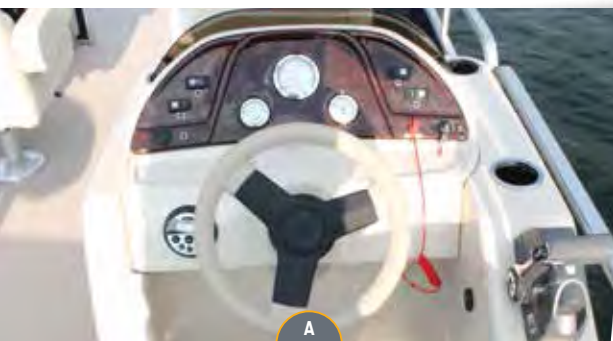

With the addition of X-Treme Performance Strakes, your day's excitement is boosted to a whole new level. Designed with versatile performance in mind, these strategically positioned tubes dig in to the water and pivot with ease, so you can move over the waves with all the energy you'd expect in a pontoon built for agility.

Carefully constructed with attention to angle, placement, size and shape, X-Treme Performance Strakes offer better lift, less surface drag, increased speed, faster planing and a tighter turning radius. By adding horsepower, you'll have more power on your hands than you would have imagined from a pontoon.

DS22

SHOWN WITH OPTIONAL EXECUTIVE HELM AND FISH PACKAGE

- EXECUTIVE HELM INCLUDES:
- RAISED PLATFORM
 - TILT STEERING
 - CHROME SPOKED WHEELS
 - STEREO UPGRADE
 - PLATFORM LIGHTING
 - GAUGE PACKAGE
 - STARBOARD CONSOLE STORAGE DOOR

A

B

C

D

UPGRADE YOUR EXPERIENCE WITH OUR TOURING PACKAGE. SEE PAGES 12-13 FOR DETAILS.

PICTURED FEATURES

A DRIVER'S CONSOLE | Get comfortable behind the wheel. The standard console features chrome accented tach and fuel gauges along with an AM/FM stereo with auxiliary port.