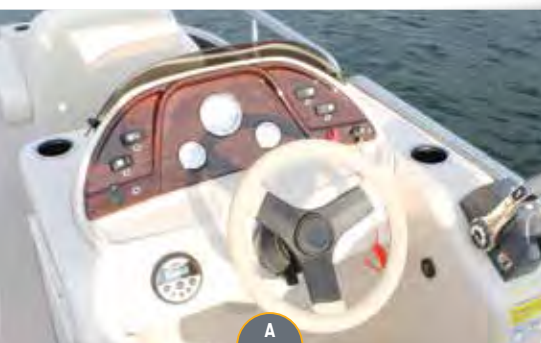

UPGRADE YOUR EXPERIENCE WITH OUR TOURING PACKAGE. SEE PAGES 12-13 FOR DETAILS.

PICTURED FEATURES

1. **A CONSOLE** | Get comfortable behind the wheel. The standard console features chrome accented tach and fuel gauges along with an AM/FM stereo with auxiliary port.
2. **B PORT BOW LIVEWELL** | An aerated livewell keeps your catch fresh and comes standard with the optional Premium 4.0 Fish Package.
3. **C HELM SEAT** | Enjoy the generously sized and comfortably designed helm seat with swivel slide and armrest.
4. **D REAR FISHING STATION** | With a 30-gallon livewell, two fishing seats, four rod holders and built-in cup holders, it's a fisherman's favorite spot.
5. **E FISHING SEAT** | Wood-free construction keeps it sturdy, while swivel action gives you maximum movement and flexibility.

SPECS

	Overall Length	Beam	Tube Diameter	Tube Gauge	Dry Weight Lbs.	Max. Capacity Persons/Lbs.	Max. H.P.	Fuel Cap. Gal.	Max. H.P. w/Third Tube	Bimini Top Size
8524 CNF	25' 10"	102"	25"	.080"	2471	14/1905	175	30	300	8' 6"
8522 CNF EXP	23' 10"	102"	25"	.080"	2100	12/1650	150	30	250	8' 6"
8522 CNF	23' 10"	102"	25"	.080"	2100	12/1650	150	30	250	8' 6"
8522 4.0 EXP	23' 10"	102"	25"	.080"	2100	12/1650	150	30	250	8' 6"
8522 4.0	23' 10"	102"	25"	.080"	2100	12/1650	150	30	250	8' 6"
8520 CNF EXP	20' 10"	102"	25"	.080"	1850	10/1410	125	24	200	8' 6"
8520 CNF	20' 10"	102"	25"	.080"	1850	10/1410	125	24	200	8' 6"
8520 4.0 EXP	20' 10"	102"	25"	.080"	1850	10/1410	125	24	200	8' 6"
8520 4.0	20' 10"	102"	25"	.080"	1850	10/1410	125	24	200	8' 6"