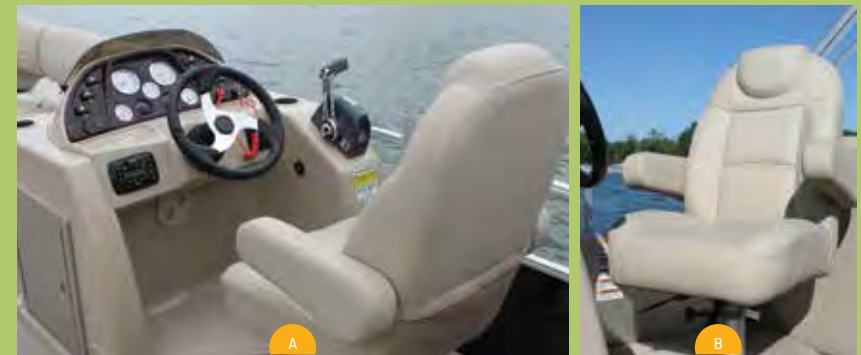

Touring Package is available on all Classic Cruise, Classic Fish, and DS Models except for 4pt fishing models.

8522 CNF

SHOWN WITH OPTIONAL
TOURING PACKAGE AND DOUBLE TOP.

8522 LR

SHOWN WITH OPTIONAL
TOURING PACKAGE.

- A EXECUTIVE RAISED HELM** | Get a clear, unobstructed view from the Classic Touring raised console. Luxury extras include executive console, high-back helm chair, Stella Fallete steering wheel, raised platform, Infinity PRV 250 stereo upgrade, LED platform lighting and gauge package.
- B HIGH-BACK HELM CHAIR** | Enjoy the generously sized and comfortably designed helm seat with a high-back, swivel slide and armrest.
- C FOUR STEP TELESCOPING LADDER** | The convenience of the telescoping four step stainless steel ladder will simplify your fun on the water.
- D GAUGE PACKAGE** | Chrome accented gauges that are fog free, gauges include speed, volt, tachometer and fuel.
- E PILLOW TOP FURNITURE** | Put your comfort front and center with the luxurious upgraded pillow top furniture.
- F INFINITY STEREO** | PRV 250 Infinity AM/FM stereo with Auxillary Port for I-pod/MP3 player and bluetooth.