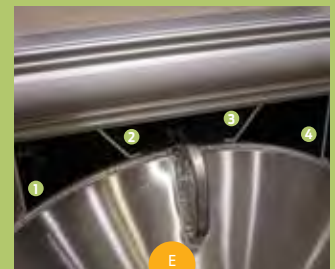

SunChaser offers a limited lifetime warranty on deck, tubes, transom and structure, along with a six-year warranty on everything else. See sunchaserboats.com for more details.

- A. THROUGH-BOLTED TRANSOM** | 1 – A one-piece body with an all-welded transom is built with .190 gauge aluminum and plastic reinforced on the inner transom. A pre-drilled motor mounted and attached with 20 bolts allows for the heaviest, high horsepower engines. 2 – .190 gauge aluminum is turned down for strength and structure. 3 – Spray deflectors with reinforced gussets push the water away. 4 – V provides clean water to propeller for better turning.
- B. CONSTRUCTED FOR ENDURANCE** | 3/4", 7-ply pressure treated plywood through-bolted and screwed to the hat channels to create the strongest seams and transom support in the industry.
- C. TUBES** | Tubes are made with one-piece .080 gauge aluminum with full-length keels and sturdy deck risers. Backed by a Limited Lifetime Warranty.
- D. FENCE & RAILING** | Features foam backing to prevent rattling and fully welded and anodized railing to add strength. Anodized welds are never painted. It's all backed by a 6-year warranty.
- E. 4 POINT DECK TO HULL FUSION** | SunChaser deck brackets have 4 points of fusion for an extended area of contact with the tube. In addition to providing increased strength and support, this reduces frame twist and racking in rough water and guards against tube fatigue.