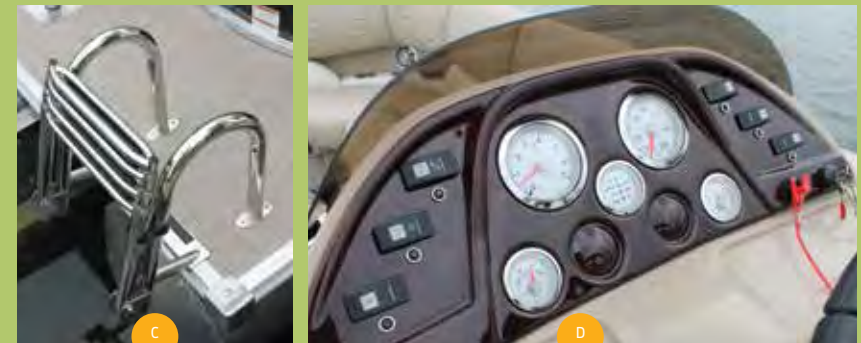

Touring Package is available on all Classic Cruise, Classic Fish, and DS Models except for 4pt fishing models.

8522 CNF

SHOWN WITH OPTIONAL
TOURING PACKAGE AND DOUBLE TOP.

8522 LR

SHOWN WITH OPTIONAL
TOURING PACKAGE.

- A EXECUTIVE RAISED HELM** | Get a clear, unobstructed view from the Classic Touring raised console. Luxury extras include executive console, high-back helm chair, Stella Fallete steering wheel, raised platform, Infinity PRV 250 stereo upgrade, LED platform lighting and gauge package.
- B HIGH-BACK HELM CHAIR** | Enjoy the generously sized and comfortably designed helm seat with a high-back, swivel slide and armrest.
- C FOUR STEP TELESCOPING LADDER** | The convenience of the telescoping four step stainless steel ladder will simplify your fun on the water.
- D GAUGE PACKAGE** | Chrome accented gauges that are fog free, gauges include speed, volt, tachometer and fuel.
- E PILLOW TOP FURNITURE** | Put your comfort front and center with the luxurious upgraded pillow top furniture.
- F INFINITY STEREO** | PRV 250 Infinity AM/FM stereo with Auxillary Port for I-pod/MP3 player and bluetooth.