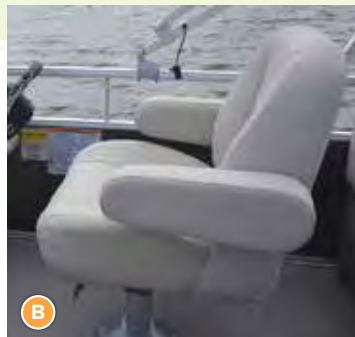

17'	17'	17'
96"	96"	90"
23"	23"	23"
.080"	.080"	.080"
1425	1275	1275
6 / 840	6 / 840	6 / 840
40	40	20
21	21	21
N/A	N/A	N/A
8'	8'	7'6"

STANDARD FEATURES

Rotary Steering / Torcello Lite Steering Wheel / Full Sea Weave Flooring / Bimini Top with Anodized Frame / Four Deck Cleats / Low Back Helm Chair with Retractable Arm Rest / Plumbed Livewell (Fish Only) / 5-step Rear Boarding Ladder / Rotocast Seat Bases with Drainage System / Rotocast Console with Rocker Switches

POPULAR OPTIONS

PACKAGES: Convenience Package

TUBES: PTS Tube (22' and 20' Only) / 25" Diameter Tube Upgrade (22' and 20' Only) / Sila-Shield Protective Tube Coating

ELECTRICAL: JENSEN MS3A AM/FM Stereo with Bluetooth® / Depth Finder / Humminbird® HELIX 5 GPS / Trolling Motor Half Gate / Trolling Motor Plug (Requires Half Gate)

CANVAS: Playpen Cover / Bimini Top with Anodized Frame

STEERING: Extreme Tilt

MISCELLANEOUS: Table Kit with Base / Underdeck Ski Tow / Porta Potti® / Lounge Arm Change Room (N/A on All Models)

CONVENIENCE PACKAGE INCLUDES: JENSEN AM/FM Stereo with Speakers / Docking Lights / Mood Lighting / Extreme Tilt Steering / GPS Speedometer / Volt Gauge / Trim Gauge

▲ 22 FISH (TOP)
Blue

▲ 20 LR (BOTTOM)
Carbon

B

C

A DRIVER'S CONSOLE Enjoy the stylish helm station with the standard Schmitt Torcello Lite Steering Wheel (shown with Convenience Package).

B LOW BACK HELM CHAIR Enjoy the generously sized and comfortably designed helm seat with swivel slide and arm rests.

C ROTO-CAST SEAT BASES Large storage in all seat bases provides a drainage system to keep your belongings dry.

D OPTIONAL TABLE The optional table offers two convenient cup holders and is easily removable with its screw-in base.

E BOW LOUNGE Stretch out in total comfort with the spacious and versatile bow lounge.