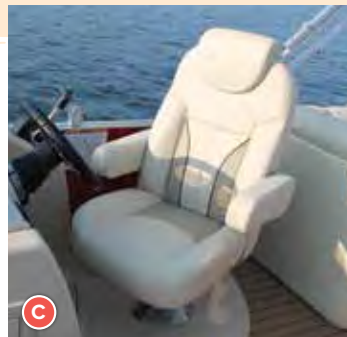

▲ 8525 LR DH

Caribou Brown / Champagne Accent / Shown with X-Treme PR25 Performance Package and Full Teak Weave Flooring

◀ X-TREME PR25 PERFORMANCE PACKAGE (STANDARD)

EXECUTIVE HELM PACKAGE (STANDARD) INCLUDES: Executive Console with Gauge Package / High Back Helm Chair / Gussi Italia® Verona Steering Wheel / Raised Platform / Kicker KMC50 Stereo with Bluetooth® / Platform Lighting / Trim Gauge

STANDARD FEATURES

Lifetime +6 Warranty / X-Treme PR25 Performance Package / X-Treme PR20 Performance Package / Executive Helm Package / Gauge Package (Speed, Tach, Trim, Volt) / Rotary Tilt Steering / SeaStar™ Hydraulic Steering / Gussi Italia® Verona Steering Wheel / 24 oz. Carpet / Vinyl Aft Flooring / Docking Lights / Kicker KMC50 AM/FM Stereo with Bluetooth® and Kicker Speakers / 10' Bimini Top / Trailering Legs / High Back Helm Seat / Stainless Steel Wide Handle 4-step Ladder / Full "Heavy Hat" Understructure / Lounge Arm Change Room / Deck Cleats / Windscreen / Extended Rear Deck

POPULAR OPTIONS

PERFORMANCE PACKAGES: Big Water Edition / Coastal Edition / PTS Performance Package / X-Treme Performance Package

FLOORING: Vinyl / Sea Weave / Teak Weave / Synthetic Teak

TUBES: Sila-Shield Protective Coat

ELECTRICAL: Babbito Underdeck Blue LED Lights / Underwater Lighting / Lighted Cup Holders / Depth Finder / GPS Speedometer with Pigtail / Lake Water Washdown / Minn Kota® Talon Shallow Water Anchor / Rear-Facing Speakers with Remote / Engine House Dual-Battery System

CANVAS: Playpen Cover / Power Canopy / Double Top (Requires Premium Bimini Top) / Premium Full Camper (Requires Premium Bimini Top) / Premium Half Camper with Bow Cover (Requires Premium Bimini Top)

STEERING: Extreme Tilt / Power Assist