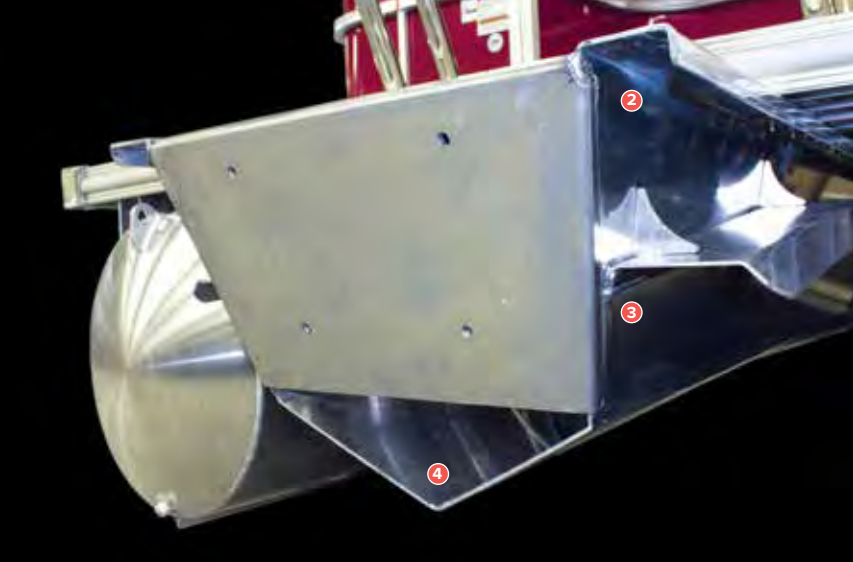

Increase your boating experience with X-Treme Performance Strakes.

▲ PAINTED TUBE OPTION

SunChaser pontoon tubes are constructed with up to .100" gauge one-piece marine-grade aluminum. And now, with the painted tube option, you get the added durability provided by a combination of zinc chromate primer and urethane paint, which forms a corrosion-resistant surface.

*SunChaser uses diurnal EPA certified tanks which may hold less than listed content by approximately 10%.

BACKED BY PRIDE AND CRAFTSMANSHIP

SunChaser rides on the unbeatable strength of hat-channel construction with more cross channels than other pontoons in its class. In fact, when you take a closer look at the details, you'll find that the true value of a SunChaser is in the quality of its craftsmanship.

CROSS CHANNEL CONSTRUCTION: Provides superior chassis strength. The transom area is supported with up to 3/16" hat-channel construction using twice the amount of fasteners as other pontoons. This provides the strength needed to handle the high torque of today's large engines.

A THROUGH-BOLTED TRANSOM 1) A one-piece body with an all-welded transom is built with .190"-gauge aluminum and a metal boxed channel on the inner transom. A pre-drilled motor mount attached with 20 bolts allows for the heaviest high horsepower engines. 2) .190"-gauge aluminum is turned down for strength and structure. 3) Spray deflectors with reinforced gussets push the water away. 4) "V" provides clean water to propeller for better turning.