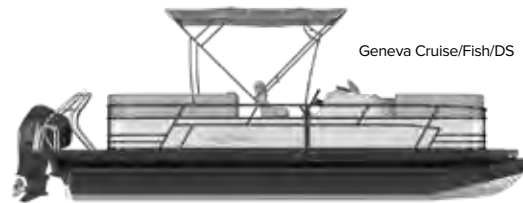

Silver

White

Black

**BLACK ANODIZED RAIL, DECK TRIM
AND BIMINI FRAME WITH OPTIONAL
BLACK URETHANE PAINTED TUBES**

**GENEVA SPORT (STANDARD)
GENEVA CRUISE/FISH/DS (OPTIONAL)**

UPHOLSTERY CHOICES

Standard Upholstery Vinyl
(Sand)