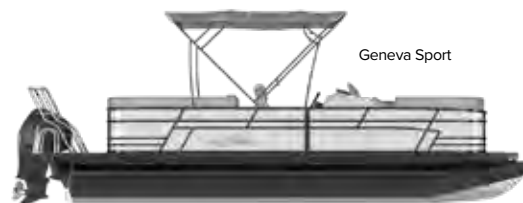

Silver

White

Black

**BLACK ANODIZED RAIL, DECK TRIM
AND BIMINI FRAME WITH OPTIONAL
BLACK URETHANE PAINTED TUBES**

**GENEVA SPORT (STANDARD)
GENEVA CRUISE/FISH/DS (OPTIONAL)**

UPHOLSTERY CHOICES

Standard Upholstery Vinyl
(Sand)