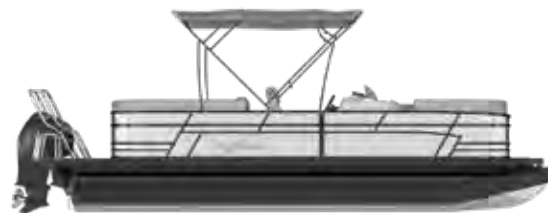

FLOORING CHOICES

**OPTIONAL BLACK ANODIZED RAIL,
DECK TRIM AND BIMINI FRAME
WITH OPTIONAL BLACK
URETHANE PAINTED TUBES**