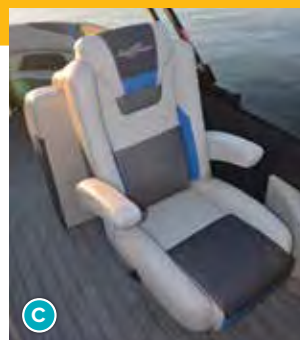

STEERING: Extreme Tilt / SeaStar™ Hydraulic / Power Assist

MISCELLANEOUS: Extra Table Kit / Deck Mounted Ski Tow / Underdeck Mounted Ski Tow / Porta Potti® / Cooler Table / 30" Gate Seat / Stainless Steel Grill / Full "Heavy Hat" Understructure / Stainless Steel Rub Rail / Black Painted Tubes / Lounge Arm Galley / Cell Phone Holder / Ottoman Cooler

A

B

C

D

A DRIVER'S CONSOLE Get comfortable behind the wheel. The standard fiberglass console features chrome accented speed, tach, volt and fuel gauges along with a JL Audio MM50 AM/FM stereo with Bluetooth®, foot/leg recessed area and side storage room for cooler.