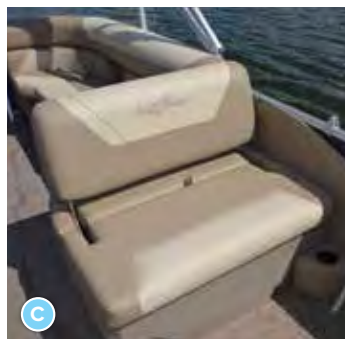

A DRIVER'S CONSOLE Get comfortable behind the wheel. The standard fiberglass console features chrome accented gauges along with a JENSEN MS3A AM/FM stereo with Bluetooth®, foot/leg recessed area and side storage room for cooler.

B LOUNGE ARM CHANGE ROOM Enjoy the convenience and space of this roomy 37.75-cubic-foot bi-fold change room.

C SWING-BACK SEAT Transform your layout with the swing-back seat design (PSB models only).

D BOW LOUNGE Stretch out in total comfort with the spacious and versatile bow lounger.

E LOW BACK HELM CHAIR Enjoy the generously sized and comfortably designed helm chair with swivel slide and armrests, or upgrade to the optional high back helm chair with headrest.

*Hydraulic steering is required for all 150HP and above. **SunChaser uses diurnal EPA certified tanks which may hold less than listed content by approximately 10%.