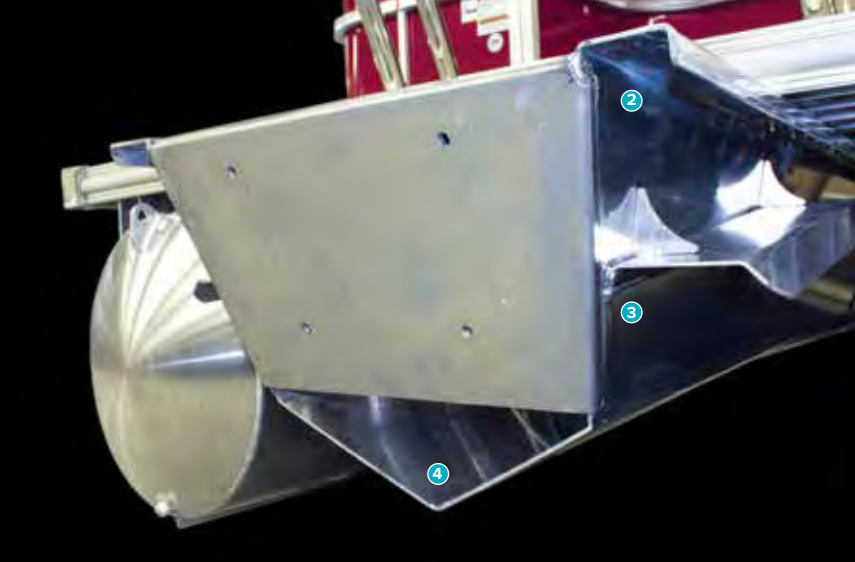

CROSS CHANNEL CONSTRUCTION: Provides superior chassis strength. The transom area is supported with up to 3/16" hat-channel construction using twice the amount of fasteners as other pontoons. This provides the strength needed to handle the high torque of today's large engines.

DOES YOUR BOAT HAVE OUR CONSTRUCTION? Other manufacturers use C-channel designs which can require more crossmembers and provide less strength than SunChaser's full hat-channel construction (standard on Eclipse). And with imbalanced weight distribution, C-channel crossmembers are less able to withstand the forces exerted on the pontoon year after year.

A

D

A THROUGH-BOLTED TRANSOM 1) A one-piece body with an all-welded transom is built with .190"-gauge aluminum and a metal boxed channel on the inner transom. A pre-drilled motor mount attached with 20 bolts allows for the heaviest high horsepower engines. 2) .190"-gauge aluminum is turned down for strength and structure. 3) Spray deflectors with reinforced gussets push the water away. 4) "V" provides clean water to propeller for better turning.

C TUBES 1) Tubes are made with one-piece .080"-gauge aluminum with full-length keels and sturdy deck risers. They're backed by a Limited Lifetime Warranty. 2) Our tubes also feature air-tight construction with a completely welded-in baffle at each chamber, plus a drain at the bottom. A drain plug at the rear of the tube allows water to be completely removed from the tube if necessary.