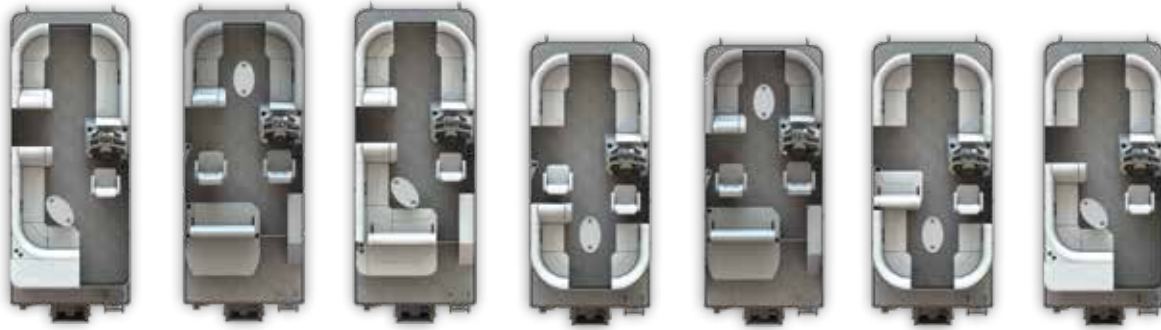

22 CRUISE	22 SB DH	22 SB	20 LR DH	20 SB DH	20 LR PSB	20 CRUISE
22'10"	20'10"	22'10"	20'10"	20'10"	20'10"	20'10"
102"	102"	102"	102"	102"	102"	102"
25"	25"	25"	25"	25"	25"	25"
.090"	.090"	.090"	.090"	.090"	.090"	.090"
2585	2585	2585	2155	2155	2155	2155
10 / 1395	10 / 1395	10 / 1395	9 / 1315	9 / 1315	9 / 1315	9 / 1315
150	150	150	125	125	125	125
30	30	30	20	20	20	20
250	250	250	200	200	200	200
8'6"	8'6"	8'6"	8'6"	8'6"	8'6"	8'6"

STANDARD FEATURES

Bucket Helm Chair with Swivel, Slide and Armrests / Console Door / Docking Lights / Full-height Aluminum Side Panels / Gauge Package (Speedometer, Tachometer, Fuel Gauge, Volt Meter) / J-Port for MP3 Player / JENSEN AM/FM Stereo with Bluetooth® / Lounge Arm Changing Room / Power Canopy / Rotocast Furniture Bases / Stainless Steel 4-Step Ladder / Table with Cupholders / Through-bolted Deck Cleats / Trailering Legs / Windscreen / 12-volt Receptacle / 28-oz Sculptured Marine-grade Carpet

POPULAR OPTIONS

CANVAS: Bow Deck Cover / Double Top / Full Camper Enclosure / Half Camper Enclosure / Playpen Cover

ELECTRICAL: Babbito Underdeck Lighting / Built-in Simrad GO7 Multi-Function Display / Concealed Mood Lighting / Depth Finder / Engine-house Dual Battery System / In-dash GPS/Fish Finder (Humminbird® IDMK HELIX 5) / JL Audio MM50 AM/FM Stereo with Bluetooth® / Lake Water Washdown / Lighted Cupholders / Minn Kota® Talon Shallow Water Anchor / Rear-facing Speakers / Trim Gauge / Trolling Motor Plug (24 and 22 DS Cruise Models Only) / Underwater Lighting

STEERING: Extreme Tilt Steering / Rotary Tilt Steering / Seastar™ Hydraulic Steering / Seastar™ Power Assist Steering / Yamaha Digital Steering

TUBES: Anode / Black Painted Tubes / Muskrat Guard / PTS Center Tube / Sila-Shield Protective Tube Coating (N/A with Painted Tubes)

MISCELLANEOUS: Black Powder Coated Rails, Deck Trim and Top Frame / Cell Phone Holder / Cooler Table / Deck Mounted Ski Tow / Gate Seat / High-back Helm Chair / Lounge Arm Table / Porta Potti® / Power Pedestal for Helm Chair / Raised Helm Platform / Stainless Steel Grill / Stainless Steel Rub Rail / Stainless Steel See-through Bow Gate / Table Kit / Trolling Motor Half Gate (24 and 22 DS Cruise Models Only) / Underdeck Mounted Ski Tow / Wide-handle Stainless Steel 4-Step Ladder