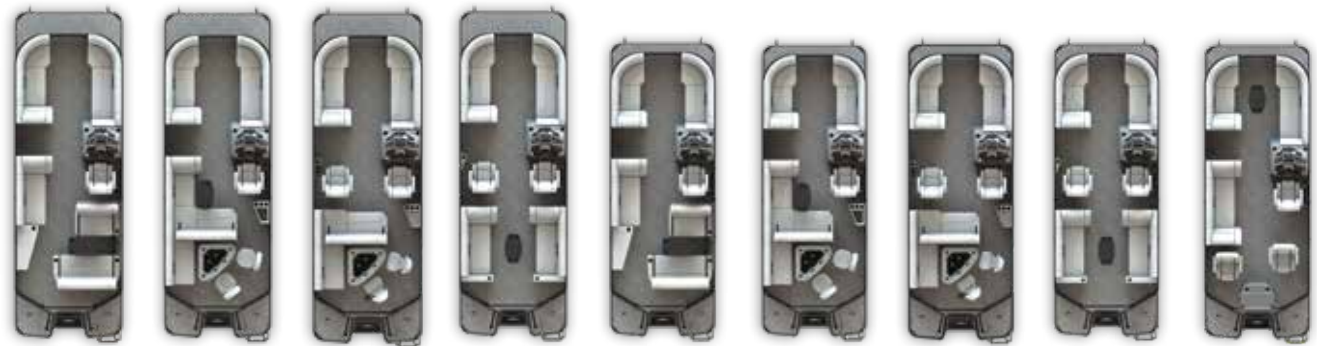

ECLIPSE

DON'T SETTLE FOR SECOND BEST

Whether your idea of family fun is fishing or cruising, there's an Eclipse floorplan just for you. Kick off your time away by cranking up the tunes on the standard JL Audio MM50 AM/FM Stereo. Our standard X-Treme PR25 Performance Package adds water sports to the agenda for a weekend of unforgettable fun. However you set it up, the Eclipse is your first choice for great times.

25 SSB   25 SBX   25 SBX DH   25 LR DH   23 SSB   23 SBX   23 SBX DH   23 LR DH   23 FISH

OVERALL LENGTH	26'8"	26'8"	26'8"	26'8"	24'8"	24'8"	24'8"	24'8"	24'8"
BEAM	102"	102"	102"	102"	102"	102"	102"	102"	102"
TUBE DIAMETER	25"	25"	25"	25"	25"	25"	25"	25"	25"
TUBE GAUGE	.100"	.100"	.100"	.100"	.100"	.100"	.100"	.100"	.100"
DRY WEIGHT LB	3250	3250	3250	3250	2750	2750	2750	2750	2750
MAX. CAP. PERSONS/LB	14 / 1975	14 / 1975	14 / 1975	14 / 1975	12 / 1695	12 / 1695	12 / 1695	12 / 1695	12 / 1695
*FUEL CAPACITY GAL.	60	60	60	60	60	60	60	60	60
MAX. HP W/THIRD TUBE	350	350	350	350	300	300	300	300	300
BIMINI TOP SIZE	8'6"	8'6"	8'6"	8'6"	8'6"	8'6"	8'6"	8'6"	8'6"

PANEL COLORS

- Emerald
- Blue
- Wave Blue
- Burgundy
- Champagne
- Carbon
- Silver
- White
- Black

ACCENT GRAPHICS (OPTIONAL)

- Champagne
- White
- Black
- Black Pattern

ACCENT PANEL COLORS

- Carbon
- Silver
- White
- Black

INTERIOR COLORS

- Tan
- Gray

▼ **25 SSB**
Silver Panel / Carbon Accent Panel / Black Accent Graphic / Gray Interior