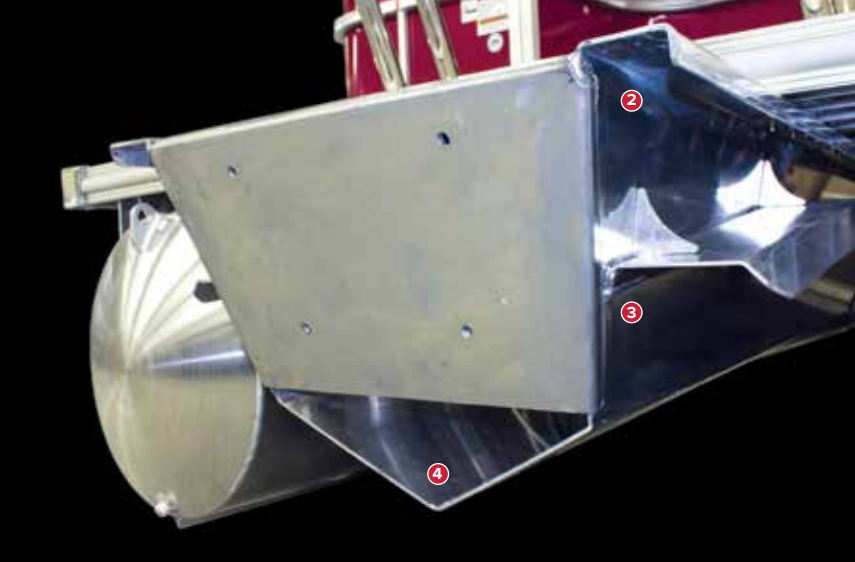

SUPERIOR CONSTRUCTION ►

Innovative manufacturing with advanced, automated tube-forming cells for superior construction and tube strength.

CROSS CHANNEL CONSTRUCTION: Provides superior chassis strength. The transom area is supported with up to 3/16" hat-channel construction using twice the amount of fasteners as other pontoons. This provides the strength needed to handle the high torque of today's large engines.

DOES YOUR BOAT HAVE OUR CONSTRUCTION? Other manufacturers use C-channel designs which can require more crossmembers and provide less strength than SunChaser's full hat-channel construction (standard on Calais and Eclipse). And with imbalanced weight distribution, C-channel crossmembers are less able to withstand the forces exerted on the pontoon year after year.

A

D

A THROUGH-BOLTED TRANSOM 1) A one-piece body with an all-welded transom is built with .190"-gauge aluminum and a metal boxed channel on the inner transom. A pre-drilled motor mount attached with 20 bolts allows for the heaviest high horsepower engines. **2)** .190"-gauge aluminum is turned down for strength and structure. **3)** Spray deflectors with reinforced gussets push the water away. **4)** "V" provides clean water to propeller for better turning.