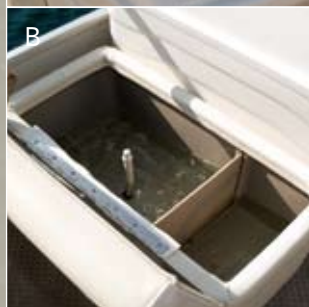

8520 4-PT

A. DRIVER'S CONSOLE

THE CONSOLE FEATURES EASY-TO-READ GAUGES, AN AM/FM RADIO AND A TINTED WINDSCREEN.

B. LIVEWELL

LARGE, AERATED LIVEWELLS KEEP YOUR CATCH FRESH ALL DAY.

C. CHANGING ROOM

THE SPACE-SAVER CHANGING ROOM OFFERS PRIVACY WHEN OUT ON THE LAKE.