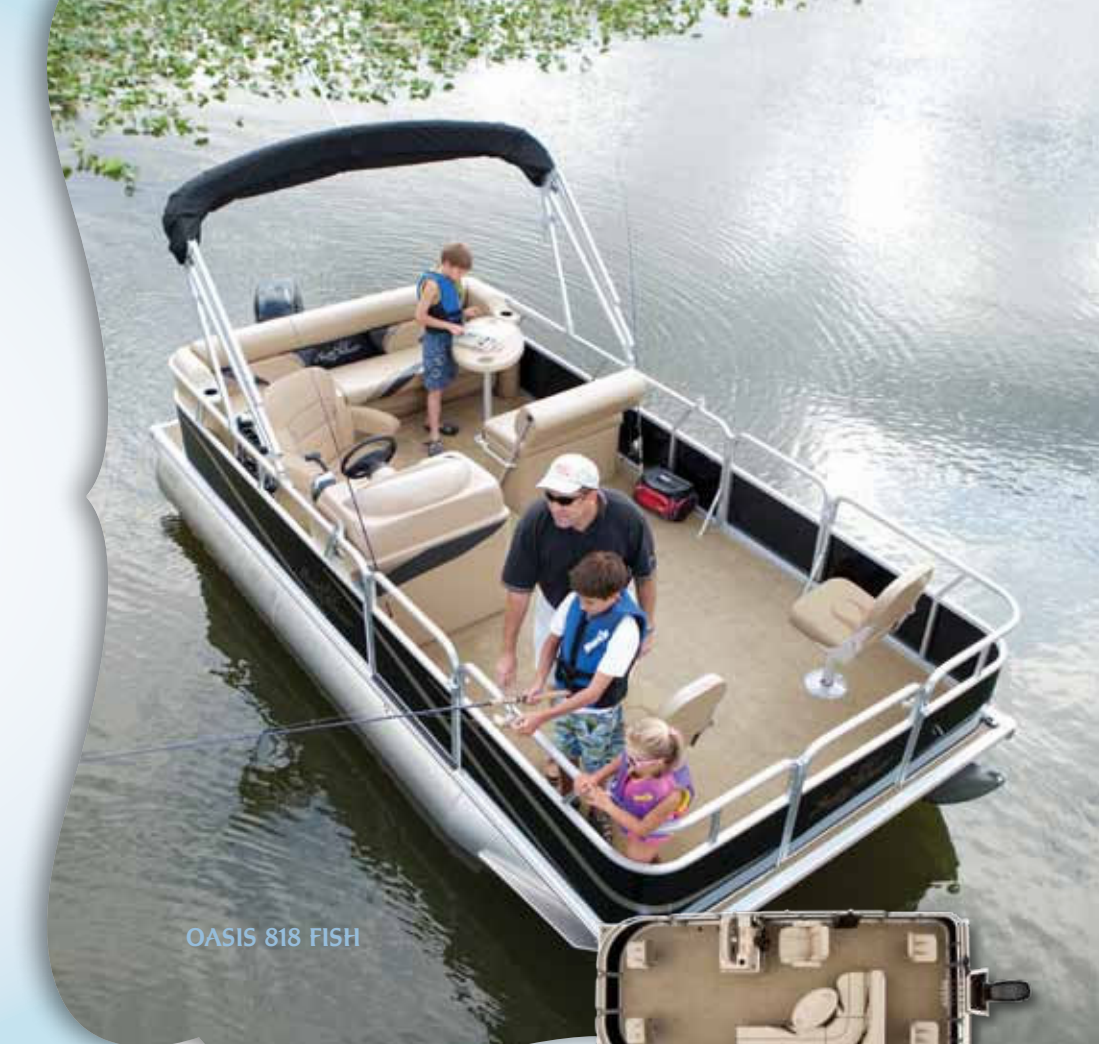

OASIS 822 4-PT.

OASIS 818 FISH

Learn more about the Oasis series.