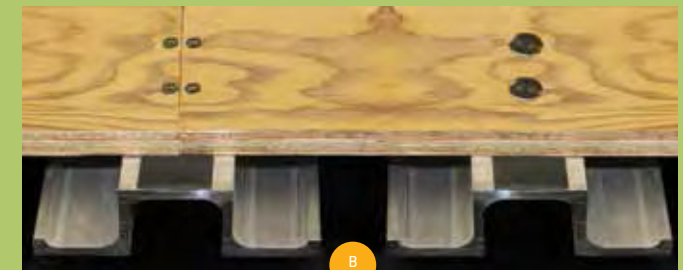

- A. THROUGH-BOLTED TRANSOM** | 1 – A one-piece body with an all-welded transom is built with .190 gauge aluminum and plastic reinforced on the inner transom. A pre-drilled motor mounted and attached with 20 bolts allows for the heaviest, high horsepower engines. 2 – .190 gauge aluminum is turned down for strength and structure. 3 – Spray deflectors with reinforced gussets push the water away. 4 – V provides clean water to propeller for better turning.
- B. CONSTRUCTED FOR ENDURANCE** | 3/4", 7-ply pressure treated plywood through-bolted and screwed to the hat channels to create the strongest seams and transom support in the industry.
- C. TUBES** | Tubes are made with one-piece .080 gauge aluminum with full-length keels and sturdy deck risers. Backed by a Limited Lifetime Warranty.
- D. FENCE & RAILING** | Features foam backing to prevent rattling and fully welded and anodized railing to add strength. Anodized welds are never painted. It's all backed by a 6-year warranty.
- E. 4 POINT DECK TO HULL FUSION** | SunChaser deck brackets have 4 points of fusion for an extended area of contact with the tube. In addition to providing increased strength and support, this reduces frame twist and racking in rough water and guards against tube fatigue.