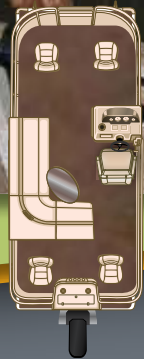

SERIES

OASIS

Where affordable meets fun

If you aim to spend time on the water without breaking the bank, the Oasis Series is your first choice for value-packed models. Comfortable lounge seats and room to stretch out make Oasis pontoons perfect for watersports, exploring or soaking up the sun.

822 4.0