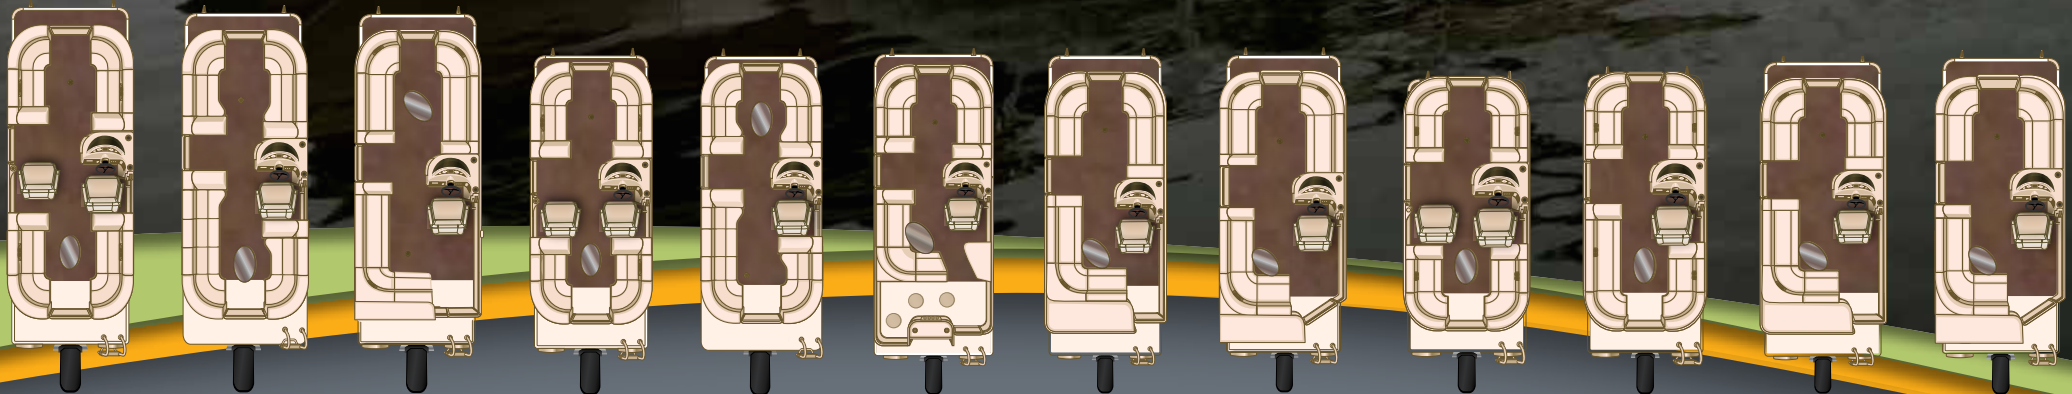

SERIES

CLASSIC CRUISE

Cruising, skiing and all-around family fun

Host up to 14 on a Classic Cruise model built for quality time with family and friends. With comfortable seating, space to stretch out and optional features to suit your fancy, you'll find all you need to share a weekend of laughter, ease and delight.

8524 LR DH

SHOWN WITH OPTIONAL SYNTHETIC TEAK FLOOR, SKI TOW, A HIGH-BACK HELM CHAIR, AND EXECUTIVE HELM PACKAGE.

1. EXECUTIVE HELM INCLUDES:
2. RAISED PLATFORM
   - TILT STEERING
   - CHROME SPOKED WHEELS
   - STEREO UPGRADE
   - PLATFORM LIGHTING
   - GAUGE PACKAGE
   - STARBOARD CONSOLE STORAGE DOOR

8524 LR DH

8524 LR

8524 CRUISE

8522 LR DH

8522 LR

8522 ENTERTAINER

8522 CRUISE

8522 EXP

8520 LR DH

8520 LR

8520 CRUISE

8520 EXP