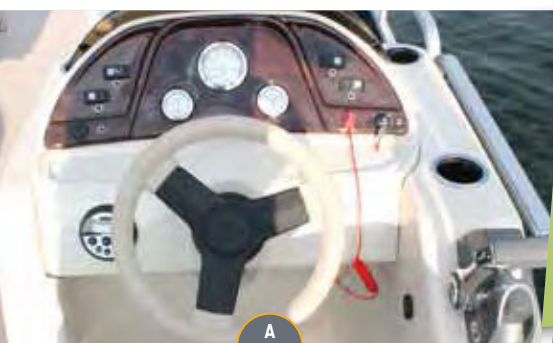

STANDARD FEATURES

- Maximized Seating Capacity
- Lifetime +6 Warranty
- Fiberglass Console with ABS Construction, Windscreen, Tach, Fuel Gauges, Plus Cooler Storage
- AM/FM Stereo with J-Port
- 32 ml Ultimate SS Furniture
- 32 ml Ultimate SS Bucket Helm Chair with Armrest and Swivel
- Color-Coordinated Bimini Top with Anodized Frame
- Removable Oval Table with Cup Holders and Two Table Bases
- Color-Coordinated Flip-Up Change Room with Porta Potti Storage
- 22 oz. Mica Mist Carpet
- Aluminum 5-Step Ladder with Rear Entry Vinyl

OPTIONS

- Touring Package
- Executive Helm Package
- Trim Gauge
- Depth Gauge
- Gauge Package (speedometer, voltmeter, trim)
- Infinity PRV 250 Satellite Stereo Upgrade with Bluetooth
- Stella Falleto Spoked Steering Wheel Upgrade
- High-Back Helm Seat
- Additional Table Kit
- Ski Tow
- Porta Potti
- Double Top
- Playpen Cover
- Half or Full Camper Enclosures
- Mica Tan Canvas Color
- Tilt Steering
- Hydraulic Steering
- Extreme Steering
- Underwater Lighting
- 30" Gate Seat

TUBES

- X-Treme Performance Strakes
- X-Treme PR25 Performance Package
- PTS Center Tube

FLOORING

- Vinyl Floor (Full)
- 28oz Carpet Upgrade
- Sea Weave (Aft)
- Sea Weave (Full)
- Teak Weave (Aft)
- Teak Weave (Full)
- V-Teak (Aft)
- V-Teak (Full)
- Synthetic Teak (Aft)
- Synthetic Teak (Full)

8520 LR

SHOWN WITH EXECUTIVE HELM PACKAGE AND HIGH-BACK HELM SEAT.

COLOR OPTIONS

- SILVER METALLIC
- BLUE
- RED
- CHAMPAGNE
- WHITE
- ONYX

A

B

C

D

E

T

UPGRADE YOUR EXPERIENCE WITH OUR TOURING PACKAGE. SEE PAGES 12-13 FOR DETAILS.

PICTURED FEATURES