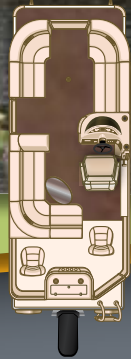

8522 CNF EXP