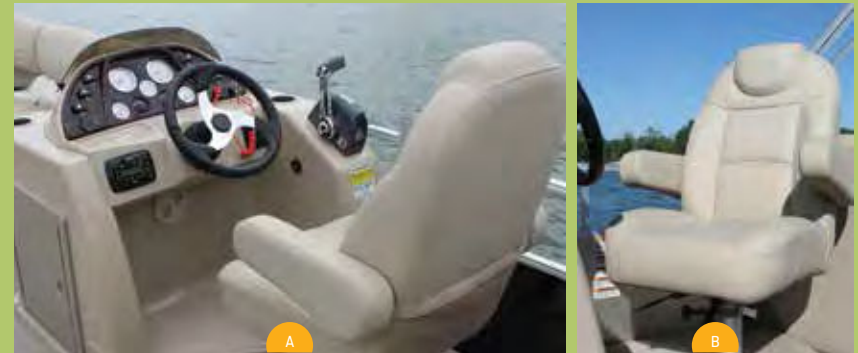

8522 LR

SHOWN WITH OPTIONAL TOURING PACKAGE.

- **A EXECUTIVE RAISED HELM** | Get a clear, unobstructed view from the Classic Touring raised console. Luxury extras include executive console, high-back helm chair, Stella Fallo steering wheel, raised platform, Infinity PRV 250 stereo upgrade, LED platform lighting and gauge package.
- **B HIGH-BACK HELM CHAIR** | Enjoy the generously sized and comfortably designed helm seat with a high-back, swivel slide and armrest.
- **C FOUR STEP TELESCOPING LADDER** | The convenience of the telescoping four step stainless steel ladder will simplify your fun on the water.
- **D GAUGE PACKAGE** | Chrome accented gauges that are fog free, gauges include speed, volt, tachometer and fuel.
- **E PILLOW TOP FURNITURE** | Put your comfort front and center with the luxurious upgraded pillow top furniture.
- **F INFINITY STEREO** | PRV 250 Infinity AM/FM stereo with Auxillary Port for I-pod/MP3 player and bluetooth.