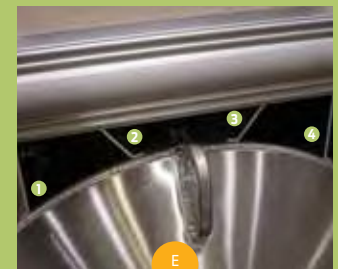

- A. THROUGH-BOLTED TRANSOM** | 1 – A one-piece body with an all-welded transom is built with .190 gauge aluminum and plastic reinforced on the inner transom. A pre-drilled motor mounted and attached with 20 bolts allows for the heaviest, high horsepower engines. 2 – .190 gauge aluminum is turned down for strength and structure. 3 – Spray deflectors with reinforced gussets push the water away. 4 – V provides clean water to propeller for better turning.
- B. CONSTRUCTED FOR ENDURANCE** | 3/4", 7-ply pressure treated plywood through-bolted and screwed to the hat channels to create the strongest seams and transom support in the industry.
- C. TUBES** | Tubes are made with one-piece .080 gauge aluminum with full-length keels and sturdy deck risers. Backed by a Limited Lifetime Warranty.
- D. FENCE & RAILING** | Features foam backing to prevent rattling and fully welded and anodized railing to add strength. Anodized welds are never painted. It's all backed by a 6-year warranty.
- E. 4 POINT DECK TO HULL FUSION** | SunChaser deck brackets have 4 points of fusion for an extended area of contact with the tube. In addition to providing increased strength and support, this reduces frame twist and racking in rough water and guards against tube fatigue.