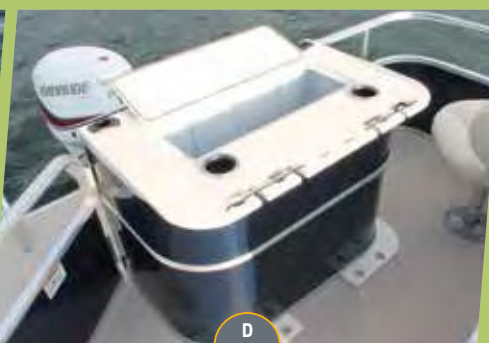

UPGRADE YOUR EXPERIENCE WITH OUR TOURING PACKAGE. SEE PAGES 12-13 FOR DETAILS.

PICTURED FEATURES

1. **A CONSOLE** | Get comfortable behind the wheel. The standard console features chrome accented tach and fuel gauges along with an AM/FM stereo with auxiliary port.
2. **B PORT BOW LIVEWELL** | An aerated livewell keeps your catch fresh and comes standard with the optional Premium 4.0 Fish Package.
3. **C HELM SEAT** | Enjoy the generously sized and comfortably designed helm seat with swivel slide and armrest.
4. **D REAR FISHING STATION** | With a 30-gallon livewell, two fishing seats, four rod holders and built-in cup holders, it's a fisherman's favorite spot.
5. **E FISHING SEAT** | Wood-free construction keeps it sturdy, while swivel action gives you maximum movement and flexibility.

SPECS

	Overall Length	Beam	Tube Diameter	Tube Gauge	Dry Weight Lbs.	Max. Capacity Persons/Lbs.	Max. H.P.	Fuel Cap. Gal.	Max. H.P. w/Third Tube	Bimini Top Size
8524 CNF	25' 10"	102"	25"	.080"	2471	14/1905	175	30	300	8' 6"
8522 CNF EXP	23' 10"	102"	25"	.080"	2100	12/1650	150	30	250	8' 6"
8522 CNF	23' 10"	102"	25"	.080"	2100	12/1650	150	30	250	8' 6"
8522 4.0 EXP	23' 10"	102"	25"	.080"	2100	12/1650	150	30	250	8' 6"
8522 4.0	23' 10"	102"	25"	.080"	2100	12/1650	150	30	250	8' 6"
8520 CNF EXP	20' 10"	102"	25"	.080"	1850	10/1410	125	24	200	8' 6"
8520 CNF	20' 10"	102"	25"	.080"	1850	10/1410	125	24	200	8' 6"
8520 4.0 EXP	20' 10"	102"	25"	.080"	1850	10/1410	125	24	200	8' 6"
8520 4.0	20' 10"	102"	25"	.080"	1850	10/1410	125	24	200	8' 6"