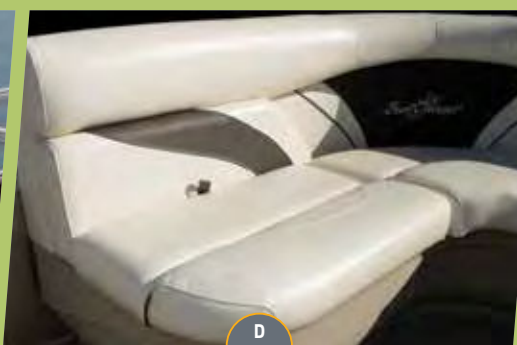

STANDARD FEATURES

- Lifetime +6 Warranty
- Console with Cover, Tach and Cooler Storage
- 32 ml Ultimate SS Vinyl
- 32 ml Ultimate SS Vinyl Bucket Helm Seat with Armrests and Swivel
- Color-Coordinated Bimini Top with Anodized Frame
- Oval Removable Table with Cup Holders
- 18 oz. Boca Raton Carpet
- Aluminum 5-Step Ladder
- Flip Back Seating Bench (818)

OPTIONS

- Additional Table Kit
- Ski Tow
- Bow Deck Cleats (2)
- Windscreen
- Transom Gas Tank
- Playpen Cover
- Vinyl Floor
- Gauge Package (speedometer, voltmeter, trim)
- Trim Gauge
- Cooler Table
- Depth Gauge
- AM/FM Stereo with J-Port and 2 Speakers
- Mica Tan Canvas Color
- Stainless Steel 4-Step Ladder
- Stella Falleto Stainless Wheel

820 CNF

COLOR OPTIONS

SILVER METALLIC BLUE RED CHAMPAGNE WHITE ONYX

A

B

C

D

E

PICTURED FEATURES

A DRIVER'S CONSOLE | Get comfortable behind the wheel. The standard console features a molded shroud and tachometer.

B HELM SEAT | Enjoy the generously sized and comfortably designed helm seat with swivel slide and armrest.

C FISH SEAT | The wood-free construction and swivel action gives you maximum durability, flexibility and movement.

D FURNITURE | Made of durable 32 ml Ultimate SS Sand Dollar vinyl.

E STANDARD BIMINI TOP | Add shade quickly and easily with the spacious 8' 6" standard Bimini top.

SPECS

	Overall Length	Beam	Tube Diameter	Tube Gauge	Dry Weight Lbs.	Max. Capacity Persons/Lbs.	Max. H.P.	Fuel Cap. Gal.	Max. H.P. w/Third Tube	Bimini Top Size
22 4-PT.	22' 10"	96"	23"	.080"	2027	10/1375	90	OPT.	N/A	8' 6"
20 CRUISE	20' 10"	96"	23"	.080"	1675	9/1270	90	OPT.	N/A	8' 6"
20 CNF	20' 10"	96"	23"	.080"	1675	9/1270	90	OPT.	N/A	8' 6"
18 CRUISE	18' 10"	96"	23"	.080"	1425	8/1075	60	OPT.	N/A	8' 6"
18 FISH	18' 10"	96"	23"	.080"	1425	8/1075	60	OPT.	N/A	8' 6"
18 4-PT.	18' 10"	96"	23"	.080"	1425	8/1075	60	OPT.	N/A	8' 6"