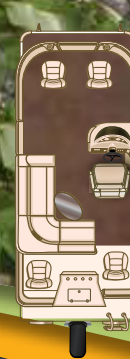

SERIES

CLASSIC FISH

Serious fishing, supreme relaxation

Made for the dedicated angler, the Classic Fish gets you to your favorite fishing spot with standard fishing seats, rod holders and livewells close at hand. Versatile seating and a flexible floorplan let your passengers unwind for a tranquil day on the water.

8520 CNF

8520 4.0