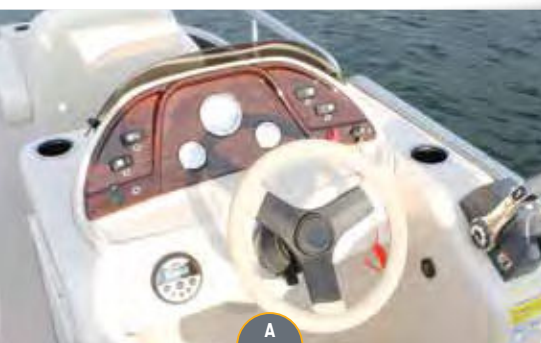

UPGRADE YOUR EXPERIENCE WITH OUR TOURING PACKAGE. SEE PAGES 12-13 FOR DETAILS.

PICTURED FEATURES

1. **A CONSOLE** | Get comfortable behind the wheel. The standard console features chrome accented tach and fuel gauges along with an AM/FM stereo with auxiliary port.
2. **B PORT BOW LIVEWELL** | An aerated livewell keeps your catch fresh and comes standard with the optional Premium 4.0 Fish Package.
3. **C HELM SEAT** | Enjoy the generously sized and comfortably designed helm seat with swivel slide and armrest.
4. **D REAR FISHING STATION** | With a 30-gallon livewell, two fishing seats, four rod holders and built-in cup holders, it's a fisherman's favorite spot.
5. **E FISHING SEAT** | Wood-free construction keeps it sturdy, while swivel action gives you maximum movement and flexibility.

SPECS

	Overall Length	Beam	Tube Diameter	Tube Gauge	Dry Weight Lbs.	Max. Capacity Persons/Lbs.	Max. H.P.	Fuel Cap. Gal.	Max. H.P. w/Third Tube	Bimini Top Size
8524 CNF	25' 10"	102"	25"	.080"	2471	14/1905	175	30	300	8' 6"
8522 CNF EXP	23' 10"	102"	25"	.080"	2100	12/1650	150	30	250	8' 6"
8522 CNF	23' 10"	102"	25"	.080"	2100	12/1650	150	30	250	8' 6"
8522 4.0 EXP	23' 10"	102"	25"	.080"	2100	12/1650	150	30	250	8' 6"
8522 4.0	23' 10"	102"	25"	.080"	2100	12/1650	150	30	250	8' 6"
8520 CNF EXP	20' 10"	102"	25"	.080"	1850	10/1410	125	24	200	8' 6"
8520 CNF	20' 10"	102"	25"	.080"	1850	10/1410	125	24	200	8' 6"
8520 4.0 EXP	20' 10"	102"	25"	.080"	1850	10/1410	125	24	200	8' 6"
8520 4.0	20' 10"	102"	25"	.080"	1850	10/1410	125	24	200	8' 6"