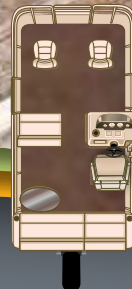

818 CRUISE

822 4.0

820 CRUISE

820 CNF

818 CRUISE

818 FISH

818 4.0

## STANDARD FEATURES

- Lifetime +6 Warranty
- Console with Cover, Tach and Cooler Storage
- 32 ml Ultimate SS Vinyl
- 32 ml Ultimate SS Vinyl Bucket Helm Seat with Armrests and Swivel
- Color-Coordinated Bimini Top with Anodized Frame
- Oval Removable Table with Cup Holders
- 18 oz. Boca Raton Carpet
- Aluminum 5-Step Ladder
- Flip Back Seating Bench (818)