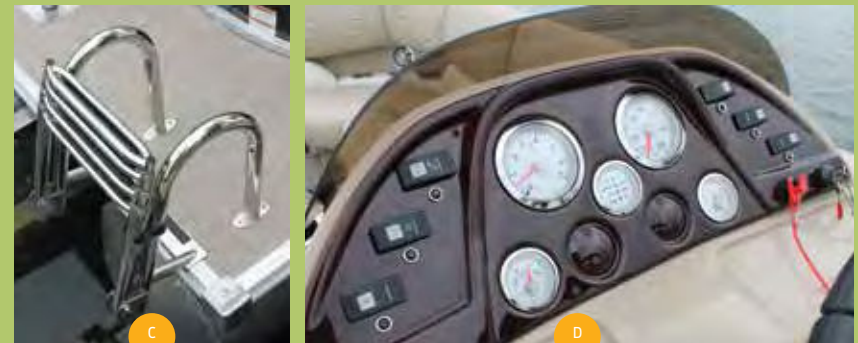

8522 LR

SHOWN WITH OPTIONAL TOURING PACKAGE.

- **A EXECUTIVE RAISED HELM** | Get a clear, unobstructed view from the Classic Touring raised console. Luxury extras include executive console, high-back helm chair, Stella Fallo steering wheel, raised platform, Infinity PRV 250 stereo upgrade, LED platform lighting and gauge package.
- **B HIGH-BACK HELM CHAIR** | Enjoy the generously sized and comfortably designed helm seat with a high-back, swivel slide and armrest.
- **C FOUR STEP TELESCOPING LADDER** | The convenience of the telescoping four step stainless steel ladder will simplify your fun on the water.
- **D GAUGE PACKAGE** | Chrome accented gauges that are fog free, gauges include speed, volt, tachometer and fuel.
- **E PILLOW TOP FURNITURE** | Put your comfort front and center with the luxurious upgraded pillow top furniture.
- **F INFINITY STEREO** | PRV 250 Infinity AM/FM stereo with Auxillary Port for I-pod/MP3 player and bluetooth.