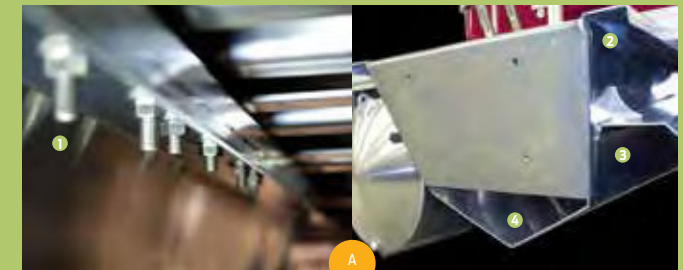

- A. THROUGH-BOLTED TRANSOM** | 1 – A one-piece body with an all-welded transom is built with .190 gauge aluminum and plastic reinforced on the inner transom. A pre-drilled motor mounted and attached with 20 bolts allows for the heaviest, high horsepower engines. 2 – .190 gauge aluminum is turned down for strength and structure. 3 – Spray deflectors with reinforced gussets push the water away. 4 – V provides clean water to propeller for better turning.
- B. CONSTRUCTED FOR ENDURANCE** | 3/4", 7-ply pressure treated plywood through-bolted and screwed to the hat channels to create the strongest seams and transom support in the industry.
- C. TUBES** | Tubes are made with one-piece .080 gauge aluminum with full-length keels and sturdy deck risers. Backed by a Limited Lifetime Warranty.
- D. FENCE & RAILING** | Features foam backing to prevent rattling and fully welded and anodized railing to add strength. Anodized welds are never painted. It's all backed by a 6-year warranty.
- E. 4 POINT DECK TO HULL FUSION** | SunChaser deck brackets have 4 points of fusion for an extended area of contact with the tube. In addition to providing increased strength and support, this reduces frame twist and racking in rough water and guards against tube fatigue.