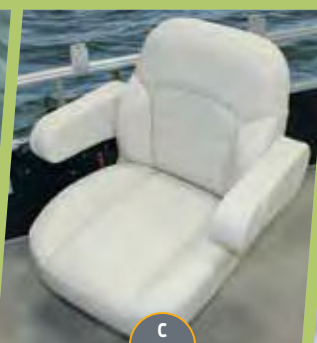

UPGRADE YOUR EXPERIENCE WITH OUR TOURING PACKAGE. SEE PAGES 12-13 FOR DETAILS.

PICTURED FEATURES

1. **A CONSOLE** | Get comfortable behind the wheel. The standard console features chrome accented tach and fuel gauges along with an AM/FM stereo with auxiliary port.
2. **B PORT BOW LIVEWELL** | An aerated livewell keeps your catch fresh and comes standard with the optional Premium 4.0 Fish Package.
3. **C HELM SEAT** | Enjoy the generously sized and comfortably designed helm seat with swivel slide and armrest.
4. **D REAR FISHING STATION** | With a 30-gallon livewell, two fishing seats, four rod holders and built-in cup holders, it's a fisherman's favorite spot.
5. **E FISHING SEAT** | Wood-free construction keeps it sturdy, while swivel action gives you maximum movement and flexibility.

SPECS

	Overall Length	Beam	Tube Diameter	Tube Gauge	Dry Weight Lbs.	Max. Capacity Persons/Lbs.	Max. H.P.	Fuel Cap. Gal.	Max. H.P. w/Third Tube	Bimini Top Size
8524 CNF	25' 10"	102"	25"	.080"	2471	14/1905	175	30	300	8' 6"
8522 CNF EXP	23' 10"	102"	25"	.080"	2100	12/1650	150	30	250	8' 6"
8522 CNF	23' 10"	102"	25"	.080"	2100	12/1650	150	30	250	8' 6"
8522 4.0 EXP	23' 10"	102"	25"	.080"	2100	12/1650	150	30	250	8' 6"
8522 4.0	23' 10"	102"	25"	.080"	2100	12/1650	150	30	250	8' 6"
8520 CNF EXP	20' 10"	102"	25"	.080"	1850	10/1410	125	24	200	8' 6"
8520 CNF	20' 10"	102"	25"	.080"	1850	10/1410	125	24	200	8' 6"
8520 4.0 EXP	20' 10"	102"	25"	.080"	1850	10/1410	125	24	200	8' 6"
8520 4.0	20' 10"	102"	25"	.080"	1850	10/1410	125	24	200	8' 6"