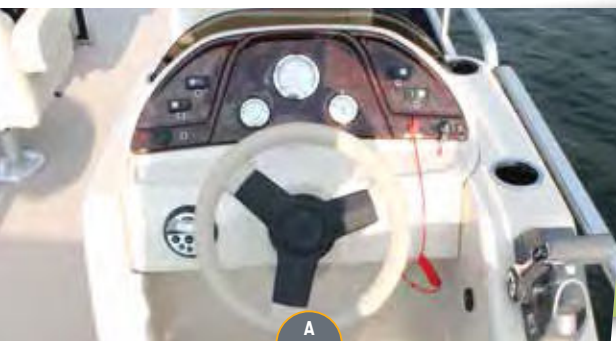

STANDARD FEATURES

- Extended Bow Platform
- Lifetime +6 Warranty
- Fiberglass Console with ABS Construction, Windscreen, Tach, Fuel Gauges, Plus Cooler Storage
- AM/FM Stereo with Two Elevated Speakers and J-Port
- 32 ml Ultimate SS Furniture Group
- 32 ml Ultimate SS Bucket Helm Chair with Armrests and Swivel
- Color-Coordinated Bimini Top with Anodized Frame
- Oval Removable Table with Cup Holders
- Color-Coordinated Lounge Arm Flip-Up Change Room with Porta Potti Storage (DS24 and DS22 Only)
- 22 oz. Mica Mist Carpet
- Aluminum 5-Step Ladder with Rear Vinyl Entry

OPTIONS

- Touring Package
- Executive Helm Package
- High-Back Helm Seat
- 30" Gate Seat
- Trim Gauge
- Depth Gauge
- Gauge Package (speedometer, voltmeter, trim)
- Infinity PRV 250 Satellite Stereo Upgrade with Bluetooth
- Stella Fallete Spoked Steering Wheel Upgrade
- Additional Table Kit
- Fish Package
- Ski Tow
- Porta Potti
- Double Top
- Playpen Cover
- Half Camper Enclosure
- Full Camper Enclosure
- Underwater Lighting
- 2 Additional Speakers
- Mica Tan Canvas Color
- Tilt Steering
- Extreme Steering
- Hydraulic Steering

TUBES

- PTS Center Tube
- X-Treme Performance Strakes
- X-Treme PR25 Performance Package

FLOORING

- Vinyl Floor
- 28oz Carpet Upgrade
- Sea Weave (Aft)
- Sea Weave (Full)
- Teak Weave (Aft)
- Teak Weave (Full)
- V-Teak (Aft)
- V-Teak (Full)
- Synthetic Teak (Aft)
- Synthetic Teak (Full)

DS22

SHOWN WITH OPTIONAL EXECUTIVE HELM AND FISH PACKAGE

1. EXECUTIVE HELM INCLUDES:
2. RAISED PLATFORM
   - TILT STEERING
   - CHROME SPOKED WHEELS
   - STEREO UPGRADE
   - PLATFORM LIGHTING
   - GAUGE PACKAGE
   - STARBOARD CONSOLE STORAGE DOOR

1. FISH PACKAGE INCLUDES:
2. 2 FISHING SEATS
   - LIVEWELL
   - 12 VOLT TROLLING MOTOR PLUG

COLOR OPTIONS

SILVER METALLIC

BLUE

RED

CHAMPAGNE

WHITE

ONYX

A

B

C

D

T