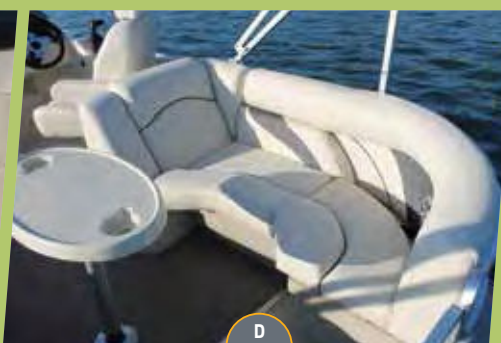

STANDARD FEATURES

- Maximized Seating Capacity
- Lifetime +6 Warranty
- Fiberglass Console with ABS Construction, Windscreen, Tach, Fuel Gauges, Plus Cooler Storage
- AM/FM Stereo with J-Port
- 32 ml Ultimate SS Furniture
- 32 ml Ultimate SS Bucket Helm Chair with Armrest and Swivel
- Color-Coordinated Bimini Top with Anodized Frame
- Removable Oval Table with Cup Holders and Two Table Bases
- Color-Coordinated Flip-Up Change Room with Porta Potti Storage
- 22 oz. Mica Mist Carpet
- Aluminum 5-Step Ladder with Rear Entry Vinyl

OPTIONS

- Touring Package
- Executive Helm Package
- Trim Gauge
- Depth Gauge
- Gauge Package (speedometer, voltmeter, trim)
- Infinity PRV 250 Satellite Stereo Upgrade with Bluetooth
- Stella Falleto Spoked Steering Wheel Upgrade
- High-Back Helm Seat
- Additional Table Kit
- Ski Tow
- Porta Potti
- Double Top
- Playpen Cover
- Half or Full Camper Enclosures
- Mica Tan Canvas Color
- Tilt Steering
- Hydraulic Steering
- Extreme Steering
- Underwater Lighting
- 30" Gate Seat

TUBES

- X-Treme Performance Strakes
- X-Treme PR25 Performance Package
- PTS Center Tube

FLOORING

- Vinyl Floor (Full)
- 28oz Carpet Upgrade
- Sea Weave (Aft)
- Sea Weave (Full)
- Teak Weave (Aft)
- Teak Weave (Full)
- V-Teak (Aft)
- V-Teak (Full)
- Synthetic Teak (Aft)
- Synthetic Teak (Full)

8520 LR

SHOWN WITH EXECUTIVE HELM PACKAGE AND HIGH-BACK HELM SEAT.

COLOR OPTIONS

- SILVER METALLIC
- BLUE
- RED
- CHAMPAGNE
- WHITE
- ONYX

A

B

C

D

E

T

UPGRADE YOUR EXPERIENCE WITH OUR TOURING PACKAGE. SEE PAGES 12-13 FOR DETAILS.

PICTURED FEATURES