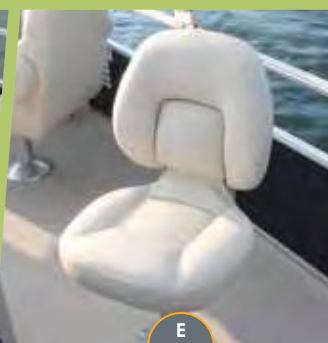

UPGRADE YOUR EXPERIENCE WITH OUR TOURING PACKAGE. SEE PAGES 12-13 FOR DETAILS.

PICTURED FEATURES

1. **A CONSOLE** | Get comfortable behind the wheel. The standard console features chrome accented tach and fuel gauges along with an AM/FM stereo with auxiliary port.
2. **B PORT BOW LIVEWELL** | An aerated livewell keeps your catch fresh and comes standard with the optional Premium 4.0 Fish Package.
3. **C HELM SEAT** | Enjoy the generously sized and comfortably designed helm seat with swivel slide and armrest.
4. **D REAR FISHING STATION** | With a 30-gallon livewell, two fishing seats, four rod holders and built-in cup holders, it's a fisherman's favorite spot.
5. **E FISHING SEAT** | Wood-free construction keeps it sturdy, while swivel action gives you maximum movement and flexibility.

SPECS

	Overall Length	Beam	Tube Diameter	Tube Gauge	Dry Weight Lbs.	Max. Capacity Persons/Lbs.	Max. H.P.	Fuel Cap. Gal.	Max. H.P. w/Third Tube	Bimini Top Size
8524 CNF	25' 10"	102"	25"	.080"	2471	14/1905	175	30	300	8' 6"
8522 CNF EXP	23' 10"	102"	25"	.080"	2100	12/1650	150	30	250	8' 6"
8522 CNF	23' 10"	102"	25"	.080"	2100	12/1650	150	30	250	8' 6"
8522 4.0 EXP	23' 10"	102"	25"	.080"	2100	12/1650	150	30	250	8' 6"
8522 4.0	23' 10"	102"	25"	.080"	2100	12/1650	150	30	250	8' 6"
8520 CNF EXP	20' 10"	102"	25"	.080"	1850	10/1410	125	24	200	8' 6"
8520 CNF	20' 10"	102"	25"	.080"	1850	10/1410	125	24	200	8' 6"
8520 4.0 EXP	20' 10"	102"	25"	.080"	1850	10/1410	125	24	200	8' 6"
8520 4.0	20' 10"	102"	25"	.080"	1850	10/1410	125	24	200	8' 6"