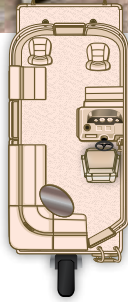

18 CRUISE

Shown with Optional Vinyl Floor

20 CNF

OVERALL LENGTH	22' 10"	20' 10"	20' 10"	19'	19'	19'	17'	17'
BEAM	96"	96"	96"	96"	96"	96"	96"	96"
TUBE DIAMETER	23"	23"	23"	23"	23"	23"	23"	23"
TUBE GAUGE	.080"	.080"	.080"	.080"	.080"	.080"	.080"	.080"
DRY WEIGHT LB	2027	1875	1875	1425	1425	1425	1275	1275
MAX. CAP. PERSONS/LB	9/1885	9/1840	9/1840	8/1575	8/1575	8/1575	6/1400	6/1400
MAX. HP	90	90	90	60	60	60	40	40
*FUEL CAPACITY GAL.	OPT.	OPT.	OPT.	OPT.	OPT.	OPT.	OPT.	OPT.
MAX. HP W/THIRD TUBE	N/A	N/A	N/A	N/A	N/A	N/A	N/A	N/A
BIMINI TOP SIZE	8'	8'	8'	8'	8'	8'	8'	8'

*SunChaser uses diurnal EPA certified tanks which may hold less than listed content by approximately 10%.