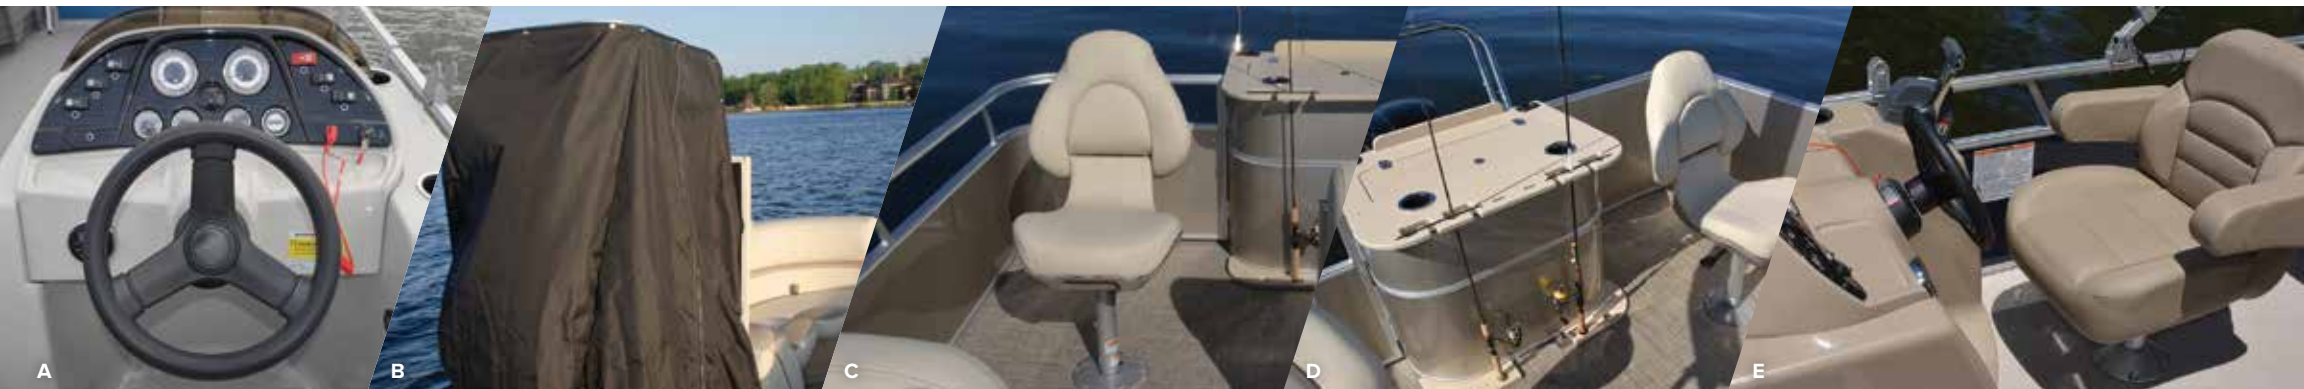

- **A DRIVER'S CONSOLE** Get comfortable behind the wheel. The standard fiberglass console features chrome accented tach and fuel gauges along with a JENSEN MS3A AM/FM stereo with Bluetooth®, foot/leg recessed area and side storage room for cooler.
- **B LOUNGE ARM CHANGE ROOM** Enjoy the convenience and space of this roomy 37-3/4 cubic foot bi-fold change room.
- **C FISHING SEAT** Wood-free construction keeps it sturdy, while swivel action gives you maximum movement and flexibility (shown in Sand interior).
- **D REAR FISHING STATION** With a 30-gallon livewell, two fishing seats, four rod holders and built-in cup holders, it's a fisherman's favorite spot.
- **E LOW BACK HELM CHAIR** Enjoy the generously sized and comfortably designed helm seat with swivel slide and armrest (shown in Mocha interior).