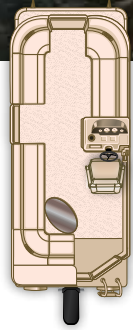

7522 CRUISE