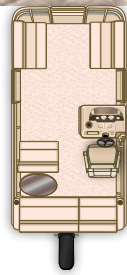

18 CRUISE

Shown with Optional Vinyl Floor

18 CRUISE

OVERALL LENGTH	22' 10"	20' 10"	20' 10"	19'	19'	19'	17'	17'
BEAM	96"	96"	96"	96"	96"	96"	96"	96"
TUBE DIAMETER	23"	23"	23"	23"	23"	23"	23"	23"
TUBE GAUGE	.080"	.080"	.080"	.080"	.080"	.080"	.080"	.080"
DRY WEIGHT LB	2027	1875	1875	1425	1425	1425	1275	1275
MAX. CAP. PERSONS/LB	9/1885	9/1840	9/1840	8/1575	8/1575	8/1575	6/1400	6/1400
MAX. HP	90	90	90	60	60	60	40	40
*FUEL CAPACITY GAL.	OPT.	OPT.	OPT.	OPT.	OPT.	OPT.	OPT.	OPT.
MAX. HP W/THIRD TUBE	N/A	N/A	N/A	N/A	N/A	N/A	N/A	N/A
BIMINI TOP SIZE	8'	8'	8'	8'	8'	8'	8'	8'

*SunChaser uses diurnal EPA certified tanks which may hold less than listed content by approximately 10%.