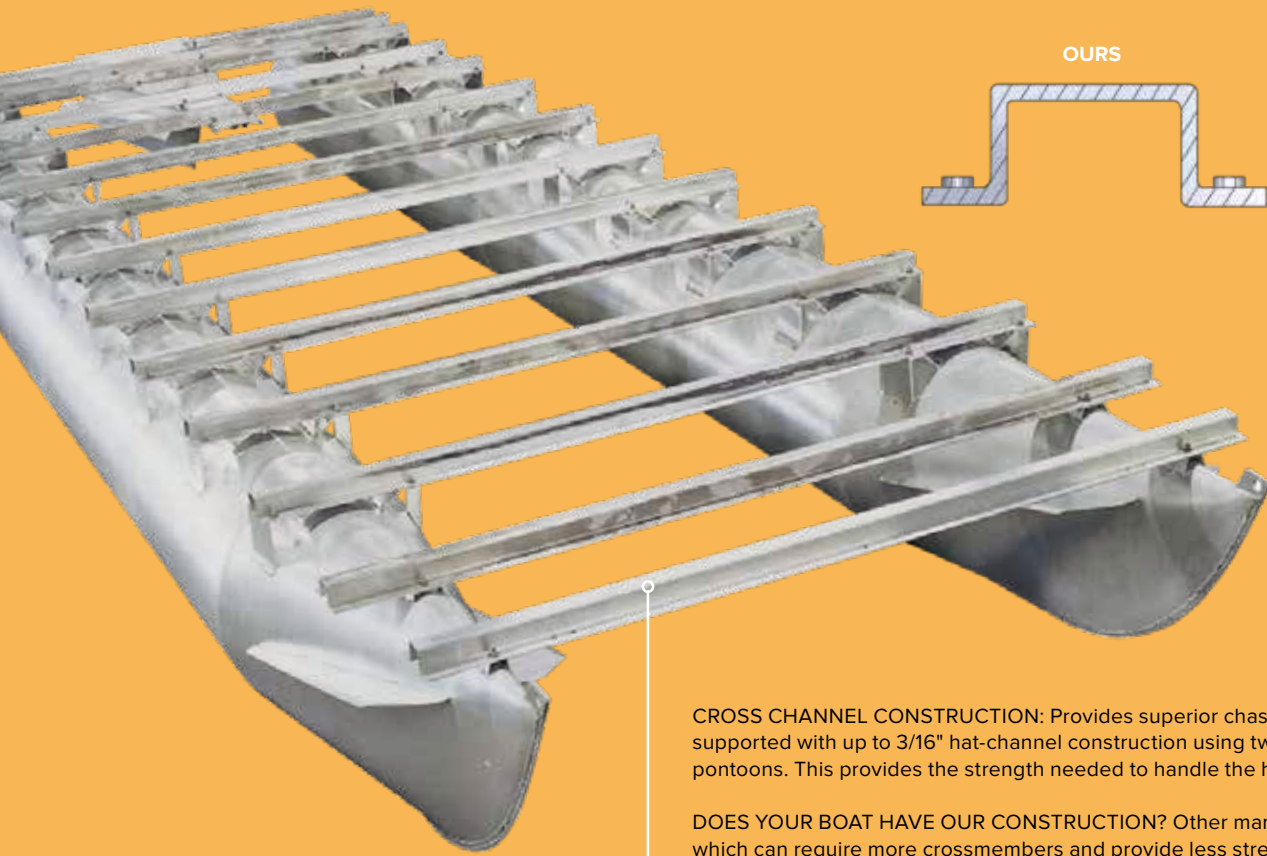

X-TREME PERFORMANCE STRAKES

Increase your boating experience with X-Treme Performance Strakes.

PAINTED TUBE OPTION

SunChaser pontoon tubes are constructed with up to .100" gauge one-piece marine-grade aluminum. And now, with the painted tube option, you get the added durability provided by a combination of zinc chromate primer and urethane paint, which forms a corrosion-resistant surface.

BACKED BY PRIDE AND CRAFTSMANSHIP

SunChaser rides on the unbeatable strength of hat-channel construction with more cross channels than other pontoons in its class. In fact, when you take a closer look at the details, you'll find that the true value of a SunChaser is in the quality of its craftsmanship.

CROSS CHANNEL CONSTRUCTION: Provides superior chassis strength. The transom area is supported with up to 3/16" hat-channel construction using twice the amount of fasteners as other pontoons. This provides the strength needed to handle the high torque of today's large engines.

A THROUGH-BOLTED TRANSOM 1) A one-piece body with an all-welded transom is built with .190" gauge aluminum and metal boxed channel on the inner transom. A pre-drilled motor mount attached with 20 bolts allows for the heaviest high horsepower engines. 2) .190" gauge aluminum is turned down for strength and structure. 3) Spray deflectors with reinforced gussets push the water away. 4) "V" provides clean water to propeller for better turning.