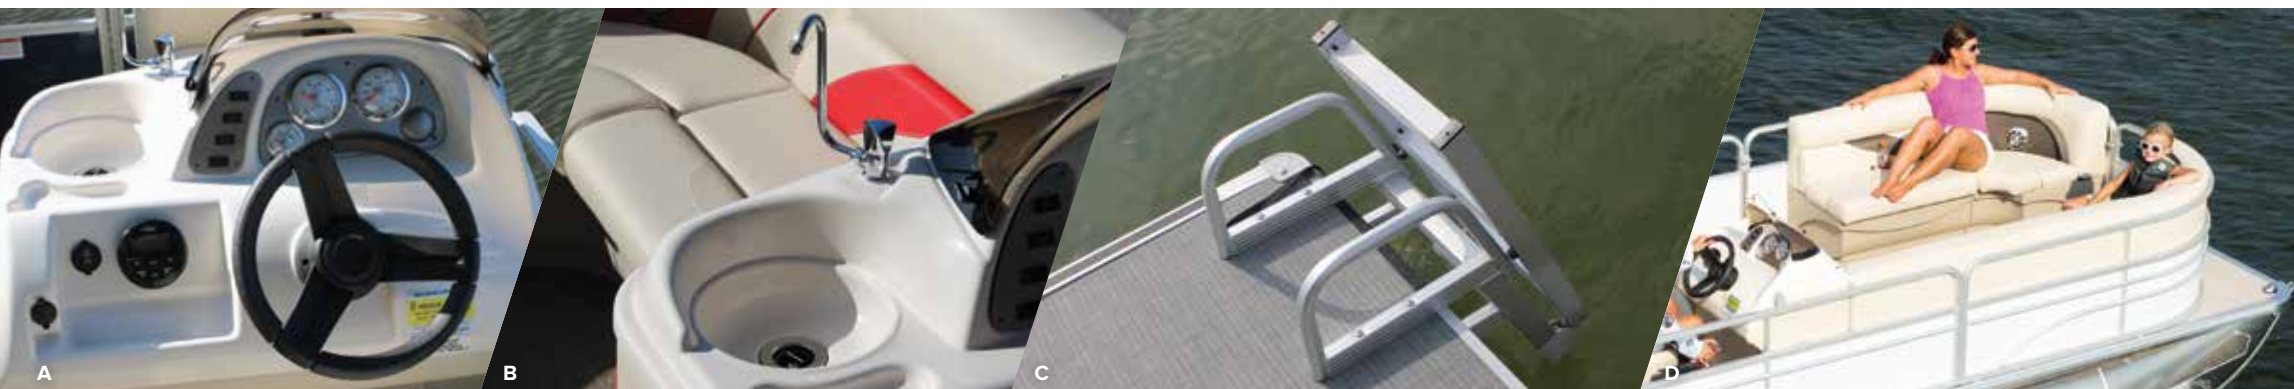

- **A DRIVER'S CONSOLE** The fiberglass console features a windscreen, cup holder and chrome-accented gauges and accommodates your choice of optional add-ons, including a JENSEN MS3A AM/FM stereo with Bluetooth®.
- **B CONSOLE SINK** The Traverse console offers the convenience of a built-in sink with a faucet and a freshwater tank.
- **C FIVE-STEP REAR BOARDING LADDER** A rear-entry boarding ladder provides the ultimate convenience for enjoying your favorite water sports.
- **D FURNITURE** Cruise in the stylish comfort of spacious, durable loungers.