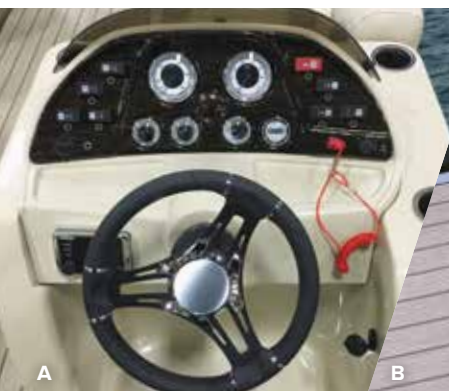

Blue Wave Blue Burgundy Caribou Brown Champagne Carbon Silver White Black

B

A