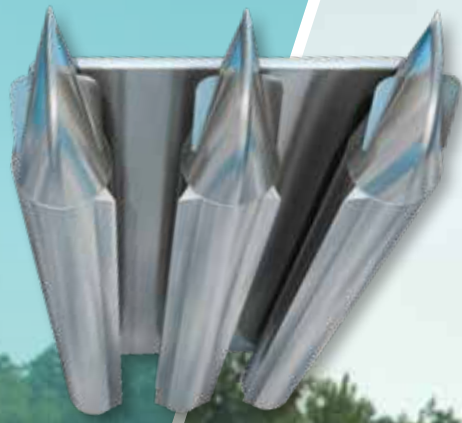

X-TREME PERFORMANCE STRAKES

Increase your boating experience with X-Treme Performance Strakes.

PAINTED TUBE OPTION

SunChaser pontoon tubes are constructed with up to .100" gauge one-piece marine-grade aluminum. And now, with the painted tube option, you get the added durability provided by a combination of zinc chromate primer and urethane paint, which forms a corrosion-resistant surface.

CROSS CHANNEL CONSTRUCTION: Provides superior chassis strength. The transom area is supported with up to 3/16" hat-channel construction using twice the amount of fasteners as other pontoons. This provides the strength needed to handle the high torque of today's large engines.