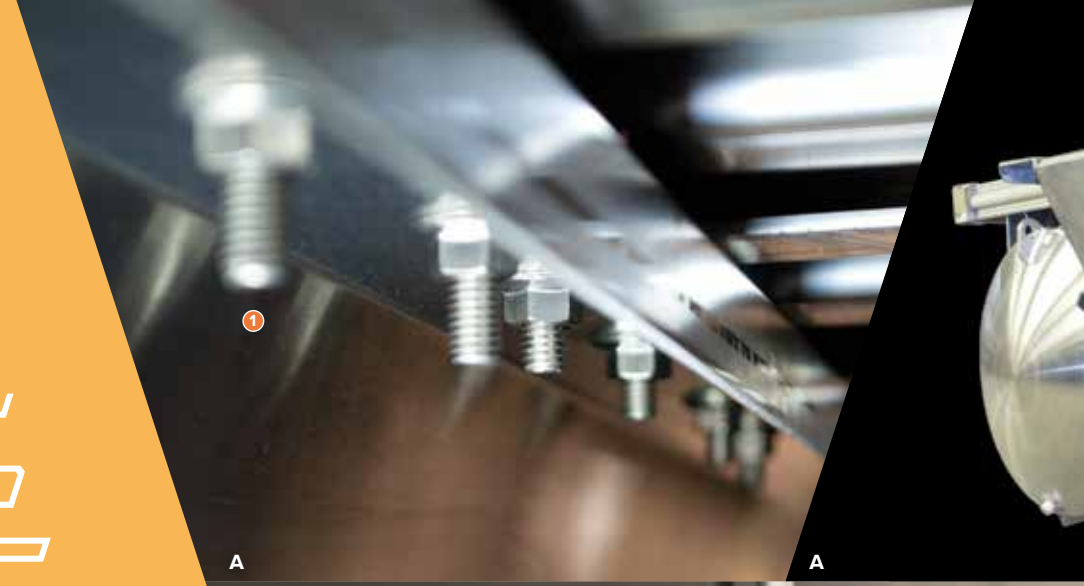

CROSS CHANNEL CONSTRUCTION: Provides superior chassis strength. The transom area is supported with up to 3/16" hat-channel construction using twice the amount of fasteners as other pontoons. This provides the strength needed to handle the high torque of today's large engines.

A THROUGH-BOLTED TRANSOM 1) A one-piece body with an all-welded transom is built with .190" gauge aluminum and metal boxed channel on the inner transom. A pre-drilled motor mount attached with 20 bolts allows for the heaviest high horsepower engines. 2) .190" gauge aluminum is turned down for strength and structure. 3) Spray deflectors with reinforced gussets push the water away. 4) "V" provides clean water to propeller for better turning.