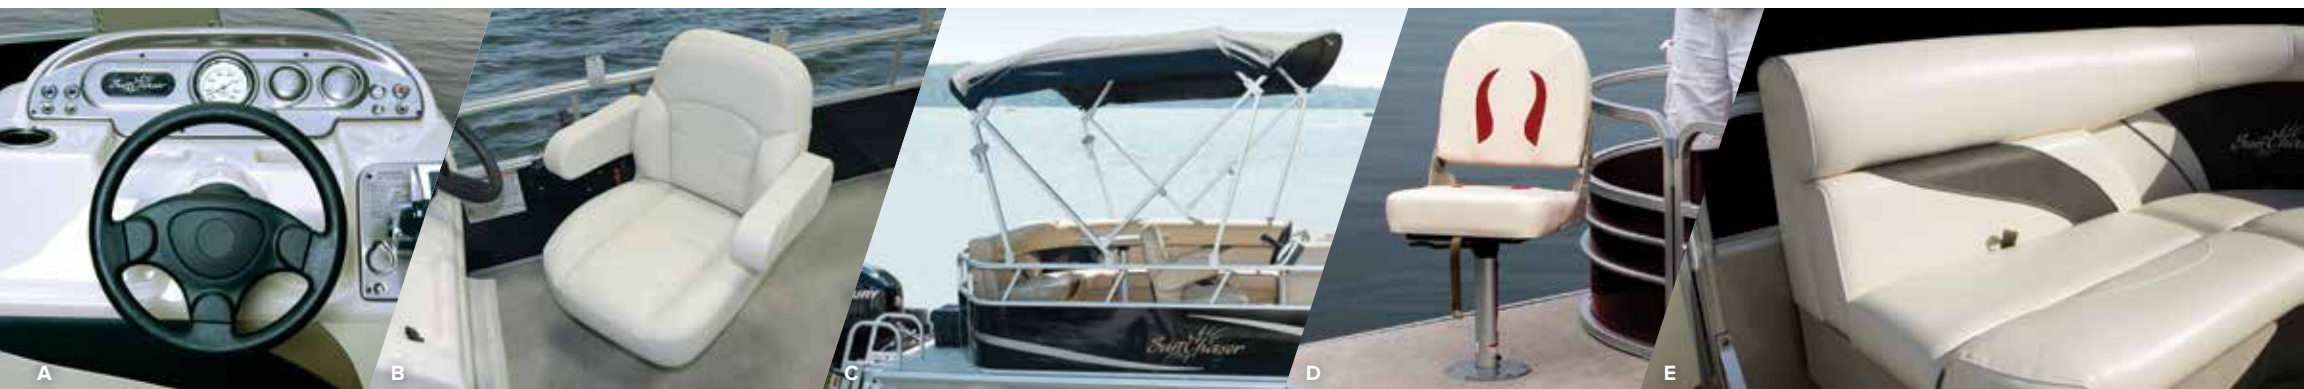

- **A DRIVER'S CONSOLE** Get comfortable behind the wheel. The standard console features a molded shroud and tachometer.
- **B LOW BACK HELM CHAIR** Enjoy the generously sized and comfortably designed helm seat with swivel slide and armrest.
- **C STANDARD BIMINI TOP** Add shade quickly and easily with the spacious 8' standard Bimini top (shown with optional trailering legs).
- **D FISHING SEAT** The wood-free construction and swivel action gives you maximum durability, flexibility and movement.
- **E FURNITURE** Made of durable 32 ml Ultimate SS French Vanilla vinyl.