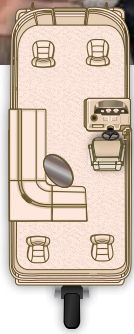

18 CRUISE

Shown with Optional Vinyl Floor

22 4.0