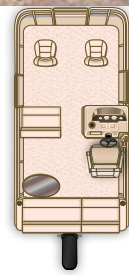

18 CRUISE

Shown with Optional Vinyl Floor

18 FISH

OVERALL LENGTH	22' 10"	20' 10"	20' 10"	19'	19'	19'	17'	17'
BEAM	96"	96"	96"	96"	96"	96"	96"	96"
TUBE DIAMETER	23"	23"	23"	23"	23"	23"	23"	23"
TUBE GAUGE	.080"	.080"	.080"	.080"	.080"	.080"	.080"	.080"
DRY WEIGHT LB	2027	1875	1875	1425	1425	1425	1275	1275
MAX. CAP. PERSONS/LB	9/1885	9/1840	9/1840	8/1575	8/1575	8/1575	6/1400	6/1400
MAX. HP	90	90	90	60	60	60	40	40
*FUEL CAPACITY GAL.	OPT.	OPT.	OPT.	OPT.	OPT.	OPT.	OPT.	OPT.
MAX. HP W/THIRD TUBE	N/A	N/A	N/A	N/A	N/A	N/A	N/A	N/A
BIMINI TOP SIZE	8'	8'	8'	8'	8'	8'	8'	8'

*SunChaser uses diurnal EPA certified tanks which may hold less than listed content by approximately 10%.