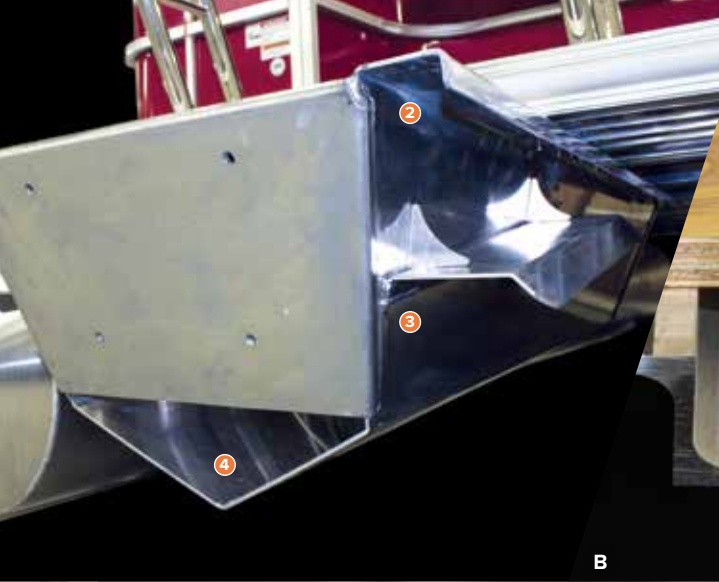

BACKED BY PRIDE AND CRAFTSMANSHIP

SunChaser rides on the unbeatable strength of hat-channel construction with more cross channels than other pontoons in its class. In fact, when you take a closer look at the details, you'll find that the true value of a SunChaser is in the quality of its craftsmanship.

CROSS CHANNEL CONSTRUCTION: Provides superior chassis strength. The transom area is supported with up to 3/16" hat-channel construction using twice the amount of fasteners as other pontoons. This provides the strength needed to handle the high torque of today's large engines.

A THROUGH-BOLTED TRANSOM 1) A one-piece body with an all-welded transom is built with .190" gauge aluminum and metal boxed channel on the inner transom. A pre-drilled motor mount attached with 20 bolts allows for the heaviest high horsepower engines. 2) .190" gauge aluminum is turned down for strength and structure. 3) Spray deflectors with reinforced gussets push the water away. 4) "V" provides clean water to propeller for better turning.