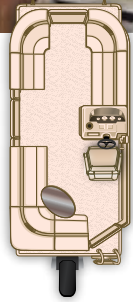

18 CRUISE

Shown with Optional Vinyl Floor

20 CRUISE

OVERALL LENGTH	22' 10"	20' 10"	20' 10"	19'	19'	19'	17'	17'
BEAM	96"	96"	96"	96"	96"	96"	96"	96"
TUBE DIAMETER	23"	23"	23"	23"	23"	23"	23"	23"
TUBE GAUGE	.080"	.080"	.080"	.080"	.080"	.080"	.080"	.080"
DRY WEIGHT LB	2027	1875	1875	1425	1425	1425	1275	1275
MAX. CAP. PERSONS/LB	9/1885	9/1840	9/1840	8/1575	8/1575	8/1575	6/1400	6/1400
MAX. HP	90	90	90	60	60	60	40	40
*FUEL CAPACITY GAL.	OPT.	OPT.	OPT.	OPT.	OPT.	OPT.	OPT.	OPT.
MAX. HP W/THIRD TUBE	N/A	N/A	N/A	N/A	N/A	N/A	N/A	N/A
BIMINI TOP SIZE	8'	8'	8'	8'	8'	8'	8'	8'

*SunChaser uses diurnal EPA certified tanks which may hold less than listed content by approximately 10%.