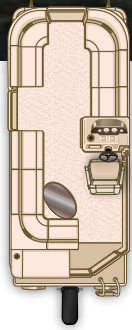

INTERIOR COLOR

Carneros Silk

- A DRIVER'S CONSOLE** The fiberglass console features a windscreen, cup holder and chrome-accented gauges and accommodates your choice of optional add-ons, including a JENSEN MS3A AM/FM stereo with Bluetooth®.
- B CONSOLE SINK** The Traverse console offers the convenience of a built-in sink with a faucet and a freshwater tank.
- C FIVE-STEP REAR BOARDING LADDER** A rear-entry boarding ladder provides the ultimate convenience for enjoying your favorite water sports.
- D FURNITURE** Cruise in the stylish comfort of spacious, durable loungers.

7522 CRUISE

Shown with Optional Full Vinyl Floor

**7522
CRUISE DLX**

7522 CRUISE

**7520
CRUISE DLX**

7520 CRUISE

7520 4.0

**7518
CRUISE DLX**