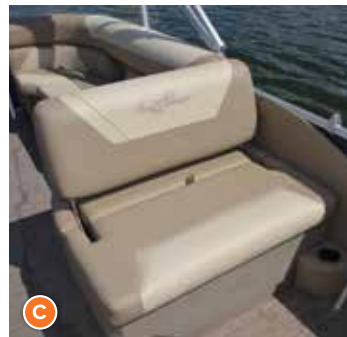

A DRIVER'S CONSOLE Get comfortable behind the wheel. The standard fiberglass console features chrome accented gauges along with a JENSEN MS3A AM/FM stereo with Bluetooth®, foot/leg recessed area and side storage room for cooler.

B LOUNGE ARM CHANGE ROOM Enjoy the convenience and space of this roomy 37.75-cubic-foot bi-fold change room.

C SWING-BACK SEAT Transform your layout with the swing-back seat design (PSB models only).

D BOW LOUNGE Stretch out in total comfort with the spacious and versatile bow lounger.

E LOW BACK HELM CHAIR Enjoy the generously sized and comfortably designed helm chair with swivel slide and armrests, or upgrade to the optional high back helm chair with headrest.

*Hydraulic steering is required for all 150HP and above. **SunChaser uses diurnal EPA certified tanks which may hold less than listed content by approximately 10%.