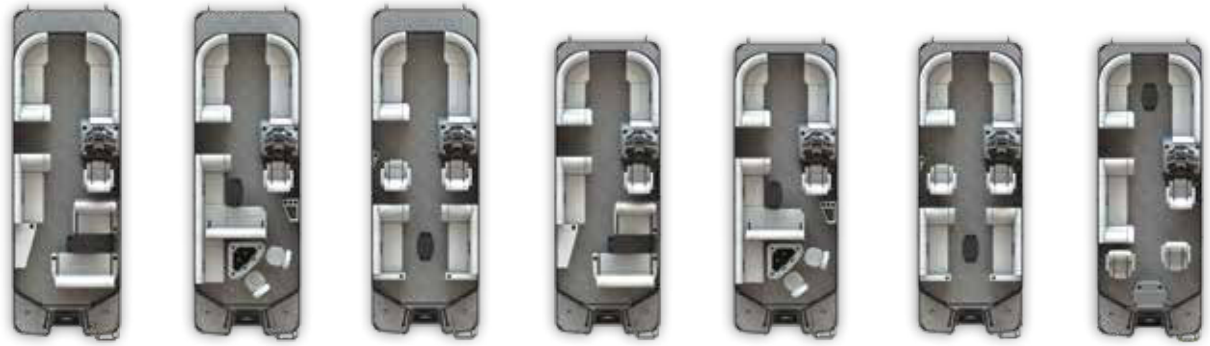

25 SBX

25 LR DH

23 SSB

23 SBX

23 LR DH

23 FISH

ECLIPSE

DON'T SETTLE FOR SECOND BEST

Whether your idea of family fun is fishing or cruising, there's an Eclipse floorplan just for you. Kick off your time away by cranking up the tunes on the standard JL Audio MM50 AM/FM Stereo. Our standard PR25 X-Treme Performance Package adds water sports to the agenda for a weekend of unforgettable fun. However you set it up, the Eclipse is your first choice for great times.

25 SSB