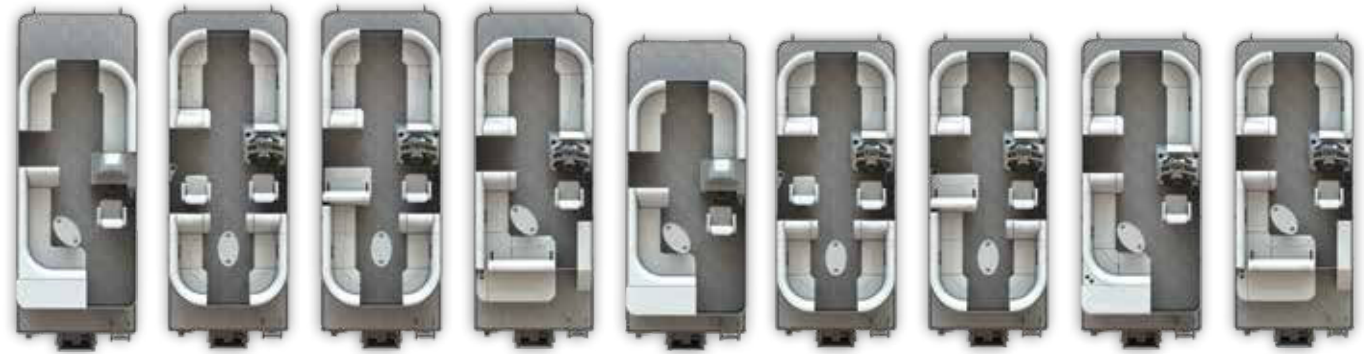

GENEVA CRUISE

A THRILL RIDE THE WHOLE FAMILY WILL LOVE

24 DS CRUISE   **24 LR DH**   **24 LR PSB**   **24 SB**   **22 DS CRUISE**   **22 LR DH**   **22 LR PSB**   **22 CRUISE**   **22 SB**