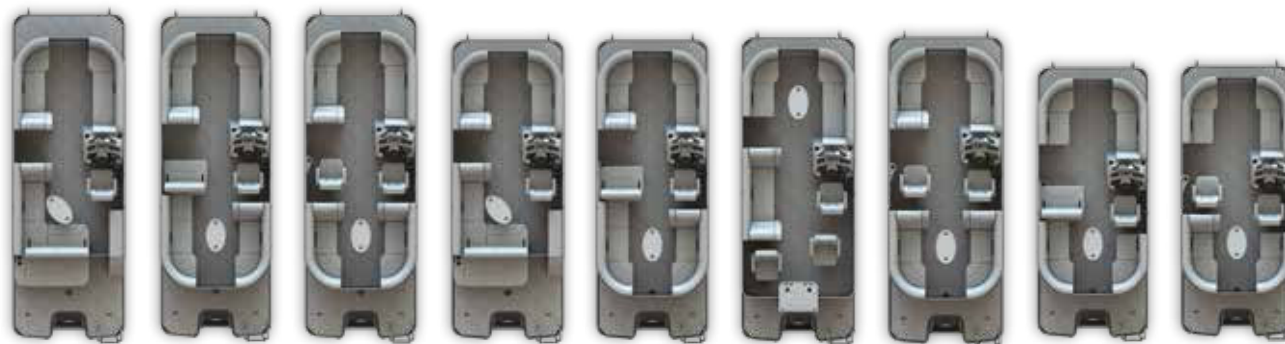

GENEVA SPORT

FUN AT FULL THROTTLE

Feeling the need for speed? Geneva Sport is all about maximum acceleration and smooth handling. Our PR25 X-Treme Performance Package comes standard, allowing you to feel the fury of up to 300 HP. Plus, with four loungers, dual helm chairs and seating for 13, there's plenty of space for everyone, so no one needs to stay behind.

25 SB   25 LR PSB   25 LR DH   23 SB   23 LR PSB   23 FISH   23 LR DH   21 LR PSB   21 LR DH