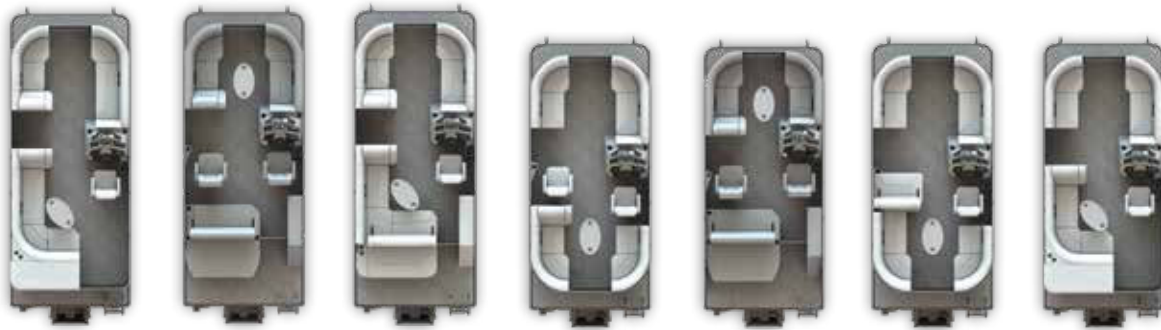

22 CRUISE	22 SB DH	22 SB	20 LR DH	20 SB DH	20 LR PSB	20 CRUISE
22'10"	20'10"	22'10"	20'10"	20'10"	20'10"	20'10"
102"	102"	102"	102"	102"	102"	102"
25"	25"	25"	25"	25"	25"	25"
.090"	.090"	.090"	.090"	.090"	.090"	.090"
2585	2585	2585	2155	2155	2155	2155
10 / 1395	10 / 1395	10 / 1395	9 / 1315	9 / 1315	9 / 1315	9 / 1315
150	150	150	125	125	125	125
30	30	30	20	20	20	20
250	250	250	200	200	200	200
8'6"	8'6"	8'6"	8'6"	8'6"	8'6"	8'6"

STANDARD FEATURES

Bucket Helm Chair with Swivel, Slide and Armrests / Console Door / Docking Lights / Full-height Aluminum Side Panels / Gauge Package (Speedometer, Tachometer, Fuel Gauge, Volt Meter) / J-Port for MP3 Player / JENSEN AM/FM Stereo with Bluetooth® / Lounge Arm Changing Room / Power Canopy / Rotocast Furniture Bases / Stainless Steel 4-Step Ladder / Table with Cupholders / Through-bolted Deck Cleats / Trailering Legs / Windscreen / 12-volt Receptacle / 28-oz Sculptured Marine-grade Carpet

POPULAR OPTIONS

CANVAS: Bow Deck Cover / Double Top / Full Camper Enclosure / Half Camper Enclosure / Playpen Cover

ELECTRICAL: Babbito Underdeck Lighting / Built-in Simrad GO7 Multi-Function Display / Concealed Mood Lighting / Depth Finder / Engine-house Dual Battery System / In-dash GPS/Fish Finder (Humminbird® IDMK HELIX 5) / JL Audio MM50 AM/FM Stereo with Bluetooth® / Lake Water Washdown / Lighted Cupholders / Minn Kota® Talon Shallow Water Anchor / Rear-facing Speakers / Trim Gauge / Trolling Motor Plug (24 and 22 DS Cruise Models Only) / Underwater Lighting

STEERING: Extreme Tilt Steering / Rotary Tilt Steering / Seastar™ Hydraulic Steering / Seastar™ Power Assist Steering / Yamaha Digital Steering

TUBES: Anode / Black Painted Tubes / Muskrat Guard / PTS Center Tube / Sila-Shield Protective Tube Coating (N/A with Painted Tubes)

MISCELLANEOUS: Black Powder Coated Rails, Deck Trim and Top Frame / Cell Phone Holder / Cooler Table / Deck Mounted Ski Tow / Gate Seat / High-back Helm Chair / Lounge Arm Table / Porta Potti® / Power Pedestal for Helm Chair / Raised Helm Platform / Stainless Steel Grill / Stainless Steel Rub Rail / Stainless Steel See-through Bow Gate / Table Kit / Trolling Motor Half Gate (24 and 22 DS Cruise Models Only) / Underdeck Mounted Ski Tow / Wide-handle Stainless Steel 4-Step Ladder