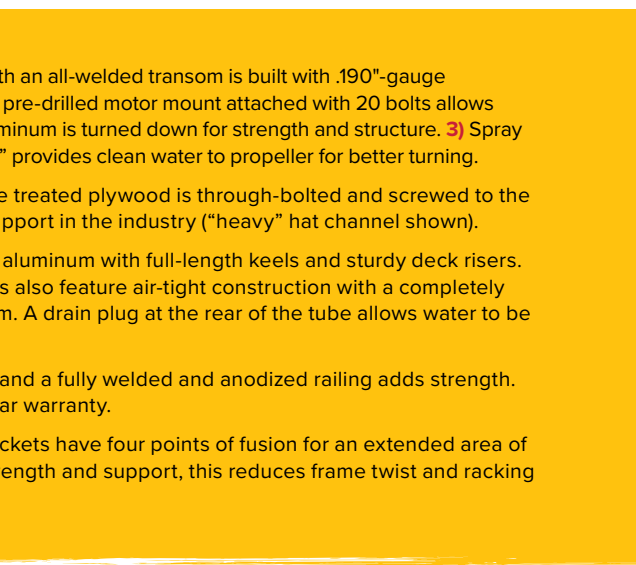

## SUPERIOR CONSTRUCTION ►

Innovative manufacturing with advanced, automated tube-forming cells for superior construction and tube strength.

**CROSS CHANNEL CONSTRUCTION:** Provides superior chassis strength. The transom area is supported with up to 3/16" hat-channel construction using twice the amount of fasteners as other pontoons. This provides the strength needed to handle the high torque of today's large engines.

**DOES YOUR BOAT HAVE OUR CONSTRUCTION?** Other manufacturers use C-channel designs which can require more crossmembers and provide less strength than SunChaser's full hat-channel construction (standard on Calais and Eclipse). And with imbalanced weight distribution, C-channel crossmembers are less able to withstand the forces exerted on the pontoon year after year.

A

D

**A THROUGH-BOLTED TRANSOM 1)** A one-piece body with an all-welded transom is built with .190"-gauge aluminum and a metal boxed channel on the inner transom. A pre-drilled motor mount attached with 20 bolts allows for the heaviest high horsepower engines. **2)** .190"-gauge aluminum is turned down for strength and structure. **3)** Spray deflectors with reinforced gussets push the water away. **4)** "V" provides clean water to propeller for better turning.