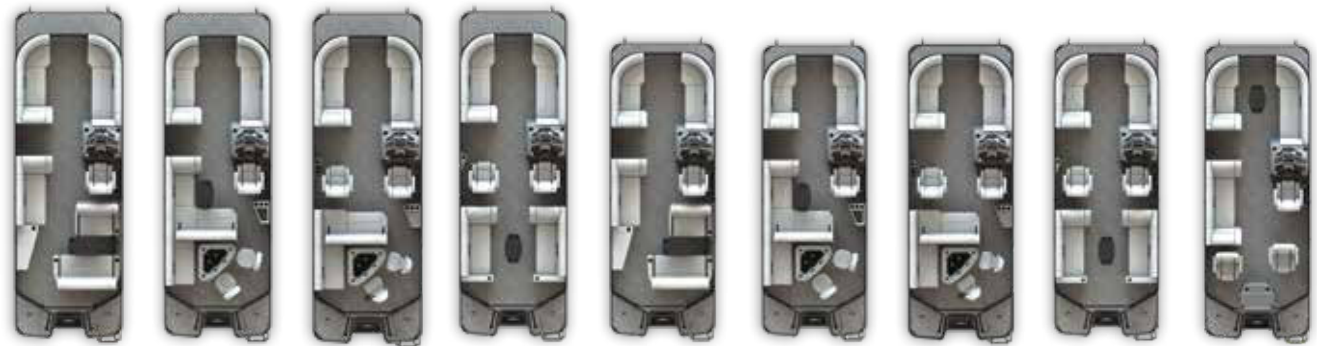

25 SBX

25 SBX DH

25 LR DH

23 SSB

23 SBX

23 SBX DH

23 LR DH

23 FISH

ECLIPSE

DON'T SETTLE FOR SECOND BEST

25 SSB