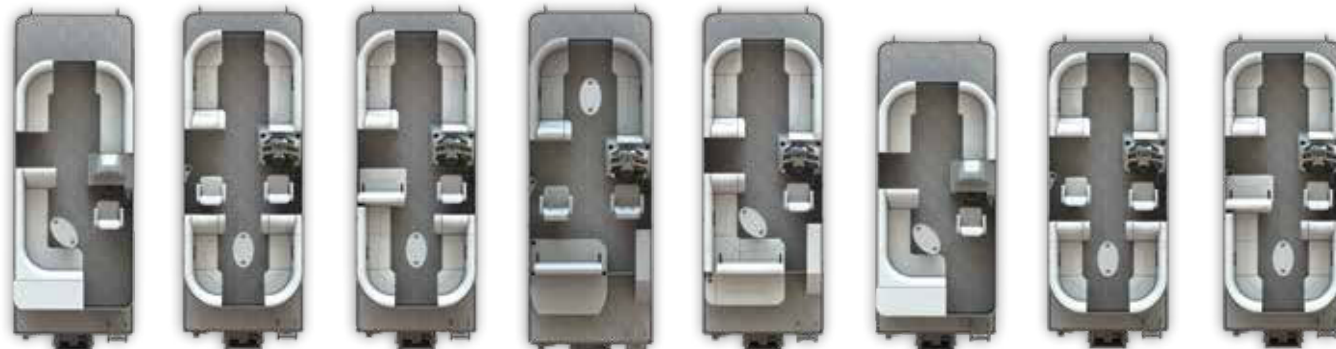

24 LR DH

24 LR PSB

24 SB DH

24 SB

22 DS CRUISE

22 LR DH

22 LR PSB

GENEVA CRUISE

A THRILL RIDE THE WHOLE FAMILY WILL LOVE

24 DS CRUISE